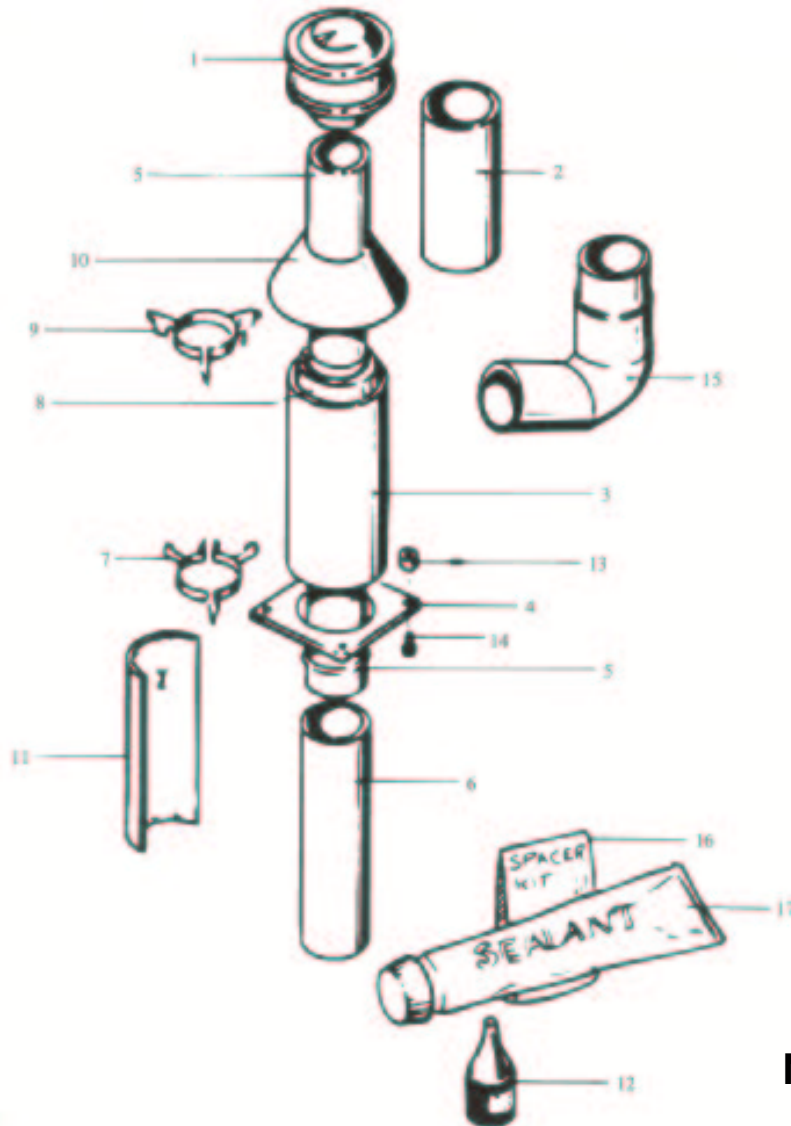

Masport®

FREESTANDING WOOD FIRES

PANORAMA SERIES 1

Item No	Part No	Description	Qty	Item No	Part No	Description	Qty
1	984544	Panel, Top - Coffee	1	31	984571	Latch, Door	1
1a	984630	Panel, Top - Paprika (Obsolete)	1	32	984765	Handle, Door (Threaded)	1
2	501682	Nut, M6	8	33	984748	Spindle, Door	1
3	984598	Rod, Tie	4	34	984595	Door - Coffee	1
4	984552	Firebox, Top	1	34a	984618	Door - Paprika (Obsolete)	1
5	984547	Panel, Rear	1	35	984655	Glass Complete With Seal	1
6	502093	Washer, Flat	2	36	984586	Seal Kit for Glass	1
7	501598	Screw, M8 x 25	2	37	984566	Retainer, Glass	1
8	500210	Washer, Spring 6 Dia	1	38	984772	Seal Kit for Door	1
9	984553	Firebox, Back	1	39	984596	Hinge Assembly	1
10	984631	Shaft Assembly, Bypass	1	40	984614	Panel, Front LH - Coffee	1
11	501622	Screw, Self Tapping	12	40a	984616	Panel, Front LH - Paprika (Obsolete)	1
12	984450	Panel, RH - Sand (Obsolete)	1	41	984558	Baffle, Ceiling	1
12a	984433	Panel, RH - Coffee	1	42	984653	Panel, LH - Sand	1
13	984551	Firebox, RH Side	1	42a	984432	Panel, LH - Coffee	1
14	503146	Screw, Self Tapping	25	43	984559	Wall, Bypass	1
15	984563	Lever, Bypass (Obssolete)	1	44	984550	Firebox, LH Side	1
16	584625	Spring, Bypass	1	45	984560	Door, Bypass	1
17	584420	Wire, Bypass Interlock	1	47	984090	Plug Assembly	2
18	584589	Wire, Thermostat Link	1	48	584581	Badge, Masport - Gold	1
19	984590	Lever Assy, Output	1	49	503151	Clip, Starlock 4 Dia	2
20	984549	Firebox, Bottom	1	50	584580	Knob, Control	1
21	984421	Panel, Heatsheild	1	51	984574	Latch, Bypass Interlock	1
22	984592	Base Assy - Sand (Low Base)	1	52	502125	Nut, Self Locking M5	2
22a	984428	Base Assy - Coffee (Low Base)	1	53	501703	Washer, Flat 6 Dia	5
23	984540	Shelf, Ash - Sand	1	54	984597	Trim, Top Panel	1
23a	984427	Shelf, Ash - Coffee	1	55	584626	Clip, Handle Retainer (Obsolete)	1
24	984554	Firebox, Front	1	56	501767	Rivet, Pop 3 Dia x 3	1
25	984607	Panel, Front RH - Coffee (Obsolete)	1			NOT ILLUSTRATED	
25a	984615	Panel, Front RH - Paprika (Obsolete)	1				
26	984423	Bracket, Air Inlet	2	585415		Water Coil (Lion)	1
27	984573	Pin, Door Catch	1	984629		Panel Assy, Top - Coffee (Complete with trim)	1
28	984422	Flap, Air Inlet	1				
29	501683	Nut, M6	1				
30	500463	Washer, Flat 3/8" Dia	2				