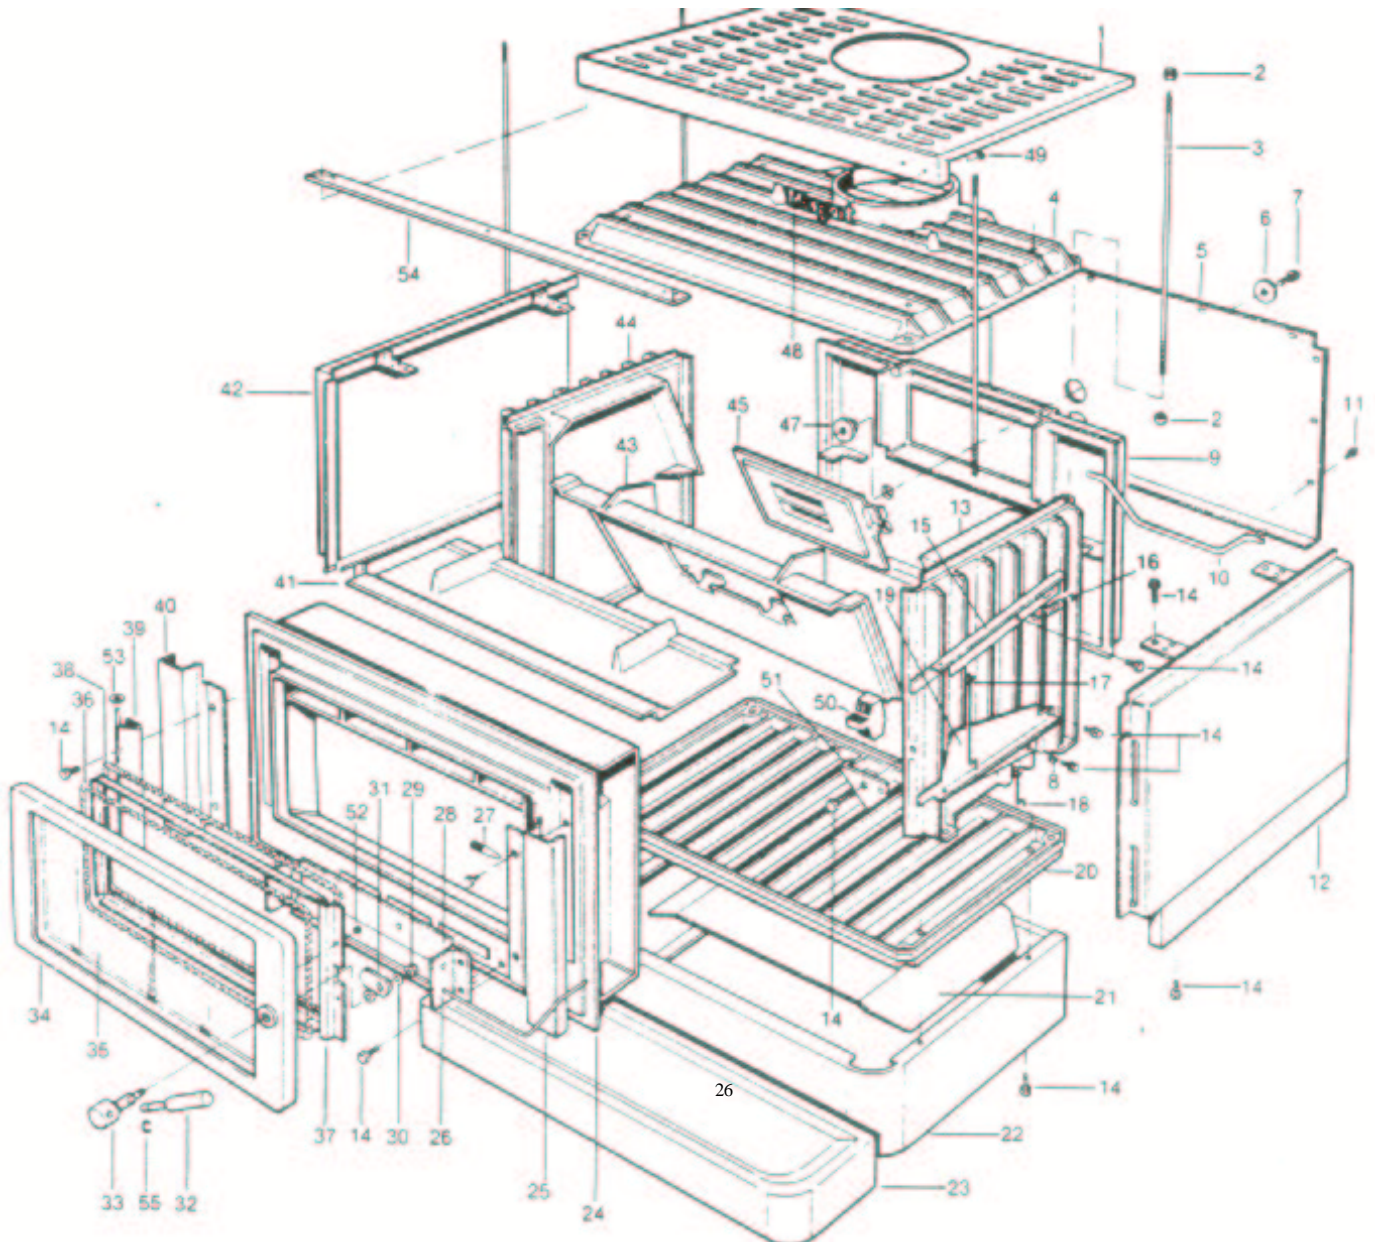

Masport®

FREESTANDING WOOD FIRES

PANORAMA SERIES 1

Item No	Part No	Description	Qty	Item No	Part No	Description	Qty
1	984544	Panel, Top - Coffee	1	31	984571	Latch, Door	1
1a	984630	Panel, Top - Paprika (Obsolete)	1	32	984765	Handle, Door (Threaded)	1
2	501682	Nut, M6	8	33	984748	Spindle, Door	1
3	984598	Rod, Tie	4	34	984595	Door - Coffee	1
4	984552	Firebox, Top	1	34a	984618	Door - Paprika (Obsolete)	1
5	984547	Panel, Rear	1	35	984655	Glass Complete With Seal	1
6	502093	Washer, Flat	2	36	984586	Seal Kit for Glass	1
7	501598	Screw, M8 x 25	2	37	984566	Retainer, Glass	1
8	500210	Washer, Spring 6 Dia	1	38	984772	Seal Kit for Door	1
9	984553	Firebox, Back	1	39	984596	Hinge Assembly	1
10	984631	Shaft Assembly, Bypass	1	40	984614	Panel, Front LH - Coffee	1
11	501622	Screw, Self Tapping	12	40a	984616	Panel, Front LH - Paprika (Obsolete)	1
12	984450	Panel, RH - Sand (Obsolete)	1	41	984558	Baffle, Ceiling	1
12a	984433	Panel, RH - Coffee	1	42	984653	Panel, LH - Sand	1
13	984551	Firebox, RH Side	1	42a	984432	Panel, LH - Coffee	1
14	503146	Screw, Self Tapping	25	43	984559	Wall, Bypass	1
15	984563	Lever, Bypass (Obssolete)	1	44	984550	Firebox, LH Side	1
16	584625	Spring, Bypass	1	45	984560	Door, Bypass	1
17	584420	Wire, Bypass Interlock	1	47	984090	Plug Assembly	2
18	584589	Wire, Thermostat Link	1	48	584581	Badge, Masport - Gold	1
19	984590	Lever Assy, Output	1	49	503151	Clip, Starlock 4 Dia	2
20	984549	Firebox, Bottom	1	50	584580	Knob, Control	1
21	984421	Panel, Heatsheild	1	51	984574	Latch, Bypass Interlock	1
22	984592	Base Assy - Sand (Low Base)	1	52	502125	Nut, Self Locking M5	2
22a	984428	Base Assy - Coffee (Low Base)	1	53	501703	Washer, Flat 6 Dia	5
23	984540	Shelf, Ash - Sand	1	54	984597	Trim, Top Panel	1
23a	984427	Shelf, Ash - Coffee	1	55	584626	Clip, Handle Retainer (Obsolete)	1
24	984554	Firebox, Front	1	56	501767	Rivet, Pop 3 Dia x 3	1
25	984607	Panel, Front RH - Coffee (Obsolete)	1			NOT ILLUSTRATED	
25a	984615	Panel, Front RH - Paprika (Obsolete)	1				
26	984423	Bracket, Air Inlet	2	585415		Water Coil (Lion)	1
27	984573	Pin, Door Catch	1	984629		Panel Assy, Top - Coffee (Complete with trim)	1
28	984422	Flap, Air Inlet	1				
29	501683	Nut, M6	1				
30	500463	Washer, Flat 3/8" Dia	2				