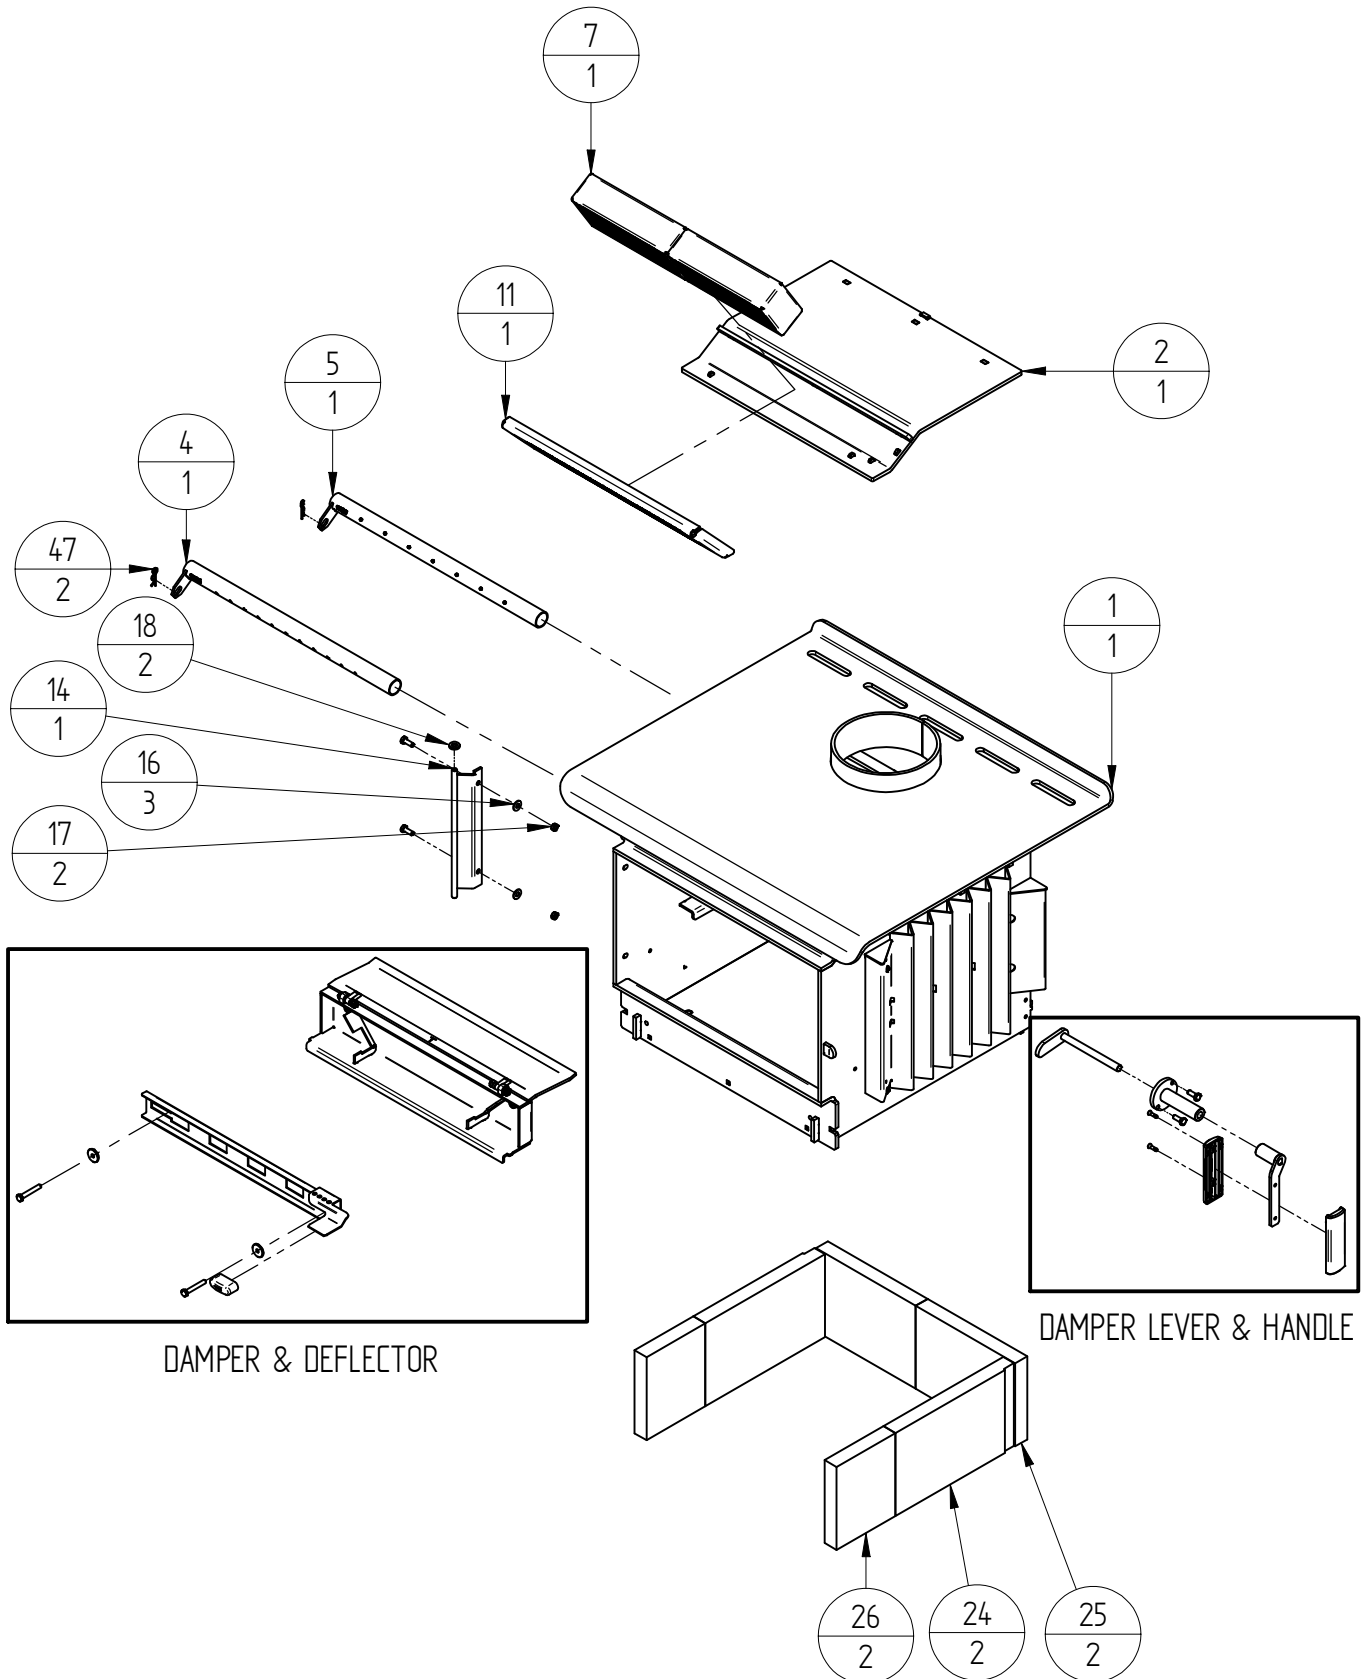

FIREBOX 999399 (NO ASH) BAFFLE, CATALYST, AIRTUBE, BRICKS

DAMPER & DEFLECTOR

DAMPER LEVER & HANDLE

When ordering PLEASE QUOTE PART ID, MODEL Number & DESCRIPTIONS, NOT ITEM Number
determining Left hand side from viewing position

FIREBOX 999399 (NO ASH) BAFFLE, CATALYST, AIRTUBE, BRICKS

Item Number	File Name (no extension)	Finish	Title	Quantity
1	999399	-	WAIMAKARIRI W/F 2020 F/B ASSEMBLY	1
2	999313	V02	WAIMAKARIR BAFFLE SUB ASSY	1
4	999326	-	WAIMAKARIRI AIRTUBE FRONT	1
5	999327	-	WAIMAKARIRI REAR AIRTUBE	1
7	999341	-	CATALYTIC CONVERTER WELDED SUB ASSY	1
11	999340	-	WAIMAKARIRI FLAME DEFUSER	1
14	992208	-	R3000 HINGE ASSEMBLY	1
16	523036	-	WASHER; FLAT 1/4"X5/8" BLK	3
17	522107	-	NUT; HEX STD M6 BLK	2
18	523018	-	WASHER; FLAT 5/16"X5/8" X16G BLK	2
24	MIC00354	-	MIC BRICK	2
25	599063	-	RAKAIA FRONT BRICK	2
26	599363	-	WAIMAKARIRI FRONT BRICK	2
47	526101	-	CLIP; R-CLIP 1.8 DIA ST	2