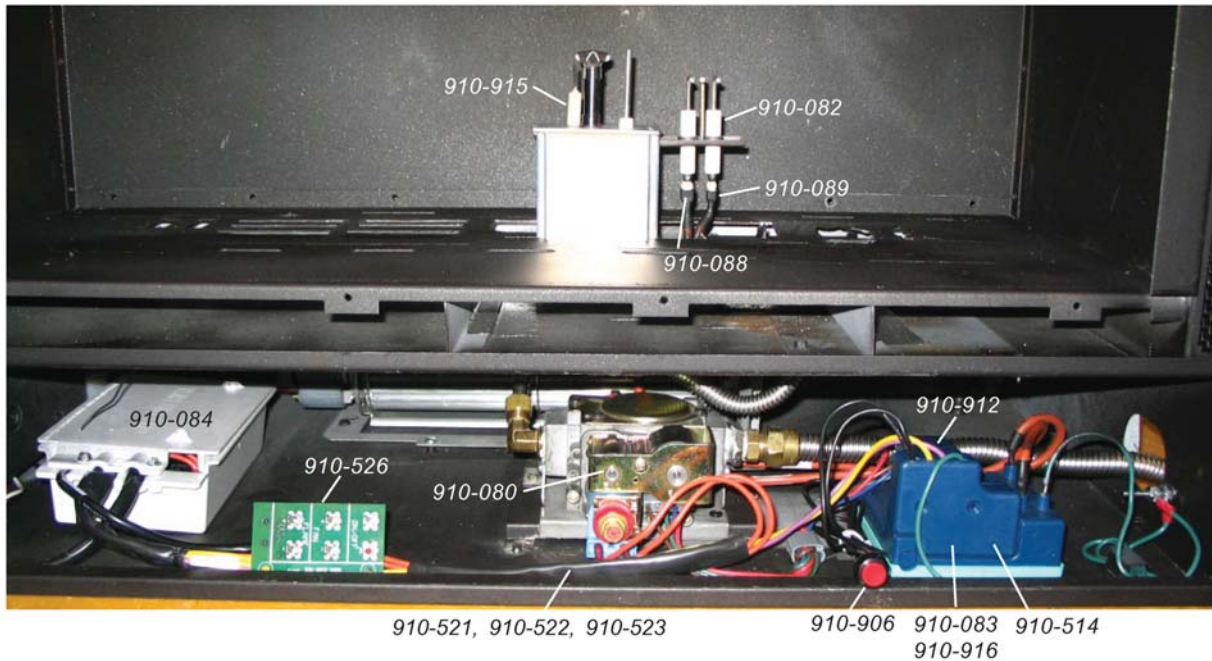

ELECTRONIC COMPONENTS FOR GENEVA'S (FG37, FG38, FG39) ROMA (PG33), GRANADA/CALAIS (PG36), NEWPORT (PG121), NEWPORT PIER (PG131) HAMPTON (HG35)

	FG37	FG38	FG39	PG33	PG36	HG35	PG121/PG131
910-909 Fan Resistor	✓	✓	✓	✓	✓	✓	✓
910-915 Intermittent Pilot	✓	N/A	✓	✓	✓	✓	✓
910-082 Direct Spark Ignitor	N/A	✓	N/A	N/A	N/A	N/A	N/A
910-089 Flame Cable	✓	✓	✓	✓	✓	✓	✓
910-088 Spark Cable	✓	✓	✓	✓	✓	✓	✓
910-084 Control Box	✓	✓	✓	✓	✓	✓	✓
910-527 & 910528	✓	✓	✓	N/A	N/A	✓	N/A
910-080 Valve	✓	✓	✓	✓	✓	✓	✓
910-521 Control Box Cable (1) 910-522 Control Box Cable (2) 910-523 Control Box Cable (3)	(2)	N/A*	(2)	(2)	(1)	(2)	(3)
910-912 Ignition Module to Valve Cable	N/A	N/A	N/A	✓	✓	✓	✓
791412 Reset Switch	✓	N/A	✓	✓	✓	✓	✓
910-083 Ignition Module (1) 910-022 Ignition Module (2)	(2)	(1)	(2)	(2)	(2)	(2)	(2)
910-514 Jumper	✓	N/A	✓	✓	✓	✓	✓

* Note: The Control Box Cable wires for the FG38 come separately: 910-502, 910-505, 910-506, 910-507, 910-509