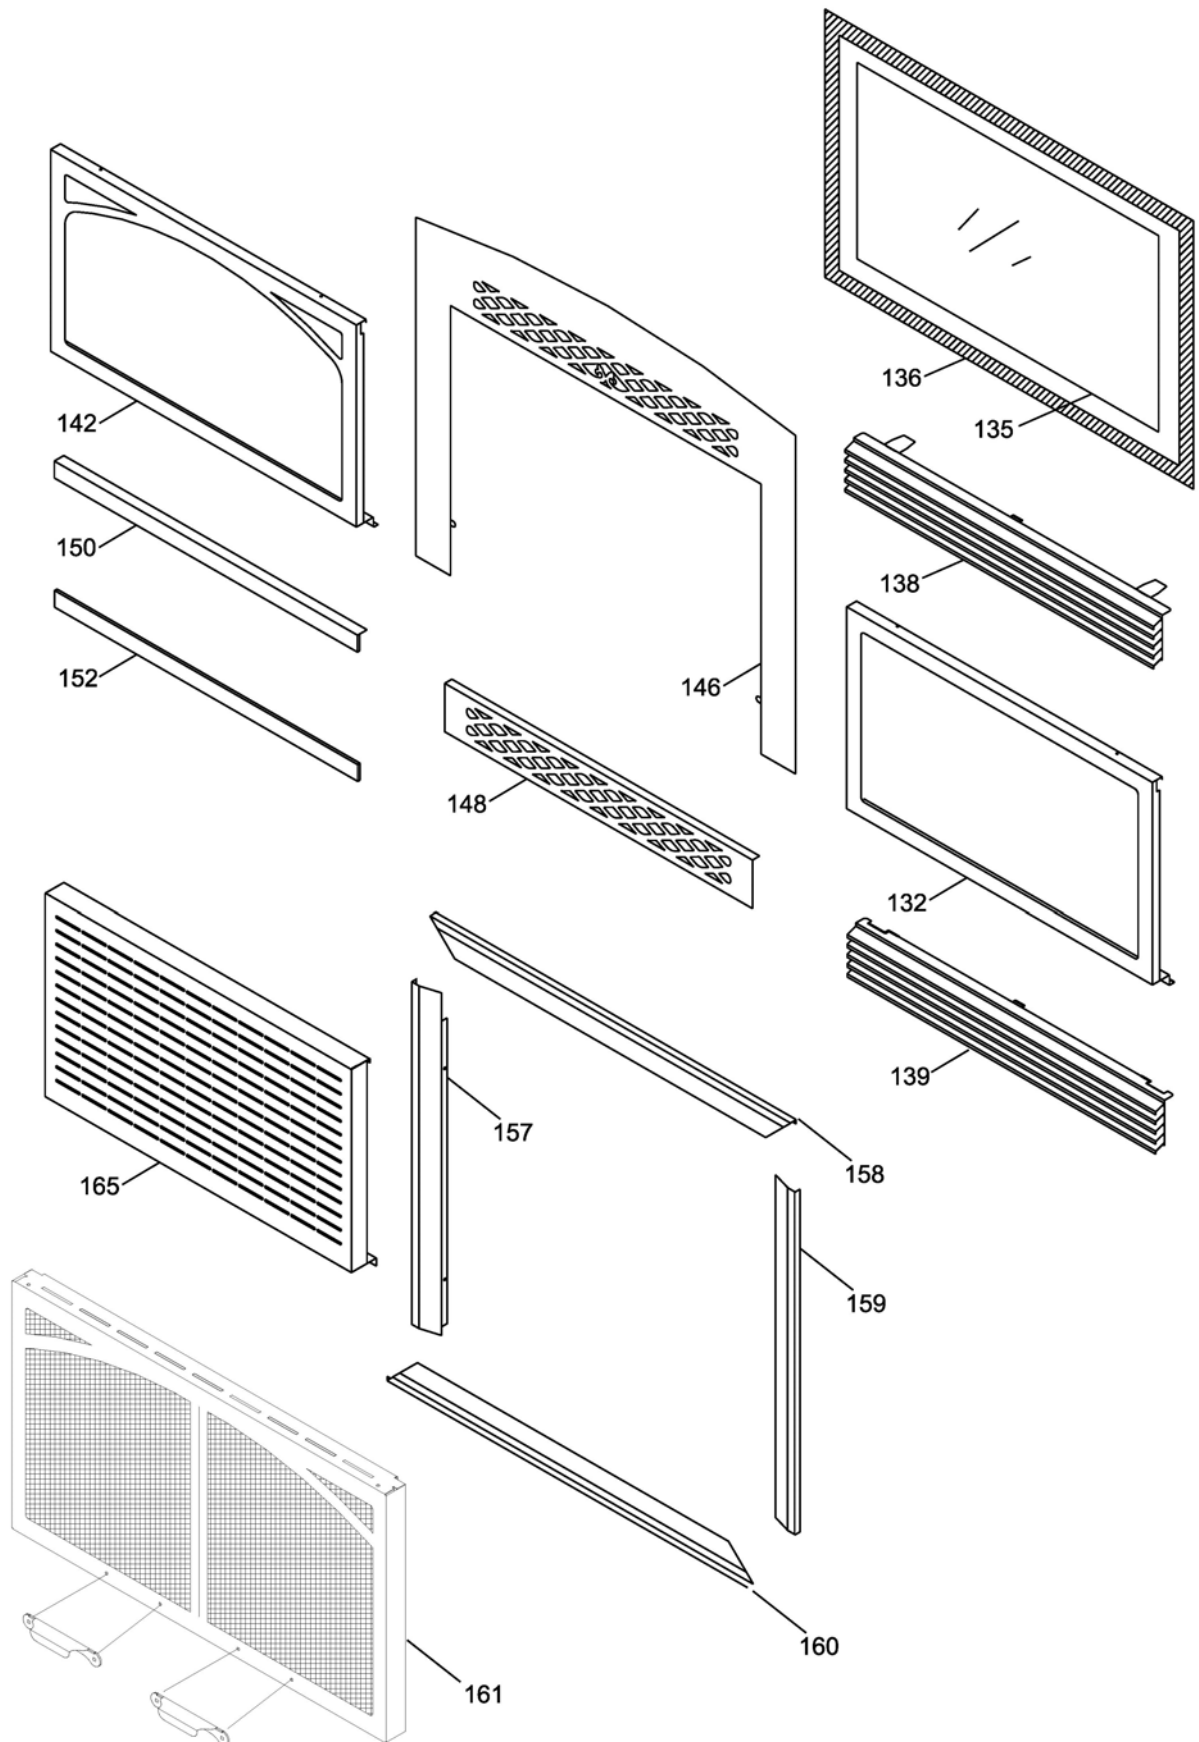

Item No	Part No	Description	Item No	Part No	Description
132	512-518	Flush Door Assembly		510-934	Flush Glass Trim - Brass (2/Set)
135	940-090/P	Glass (Flush)		510-947	Flush Glass Trim - Steel (2/Set)
136	936-155	Glass Gasket (Tadpole)	152	*	Flush Glass Trim-Brass
	904-691	U-Clip		904-196	Magnet (1" round)
	510-920	Flush Louvres - Gold/Black		510-950	Finishing Trim (3 piece) - Brass
	510-921	Flush Louvres - Brass/Black		510-986	Finishing Trim (3 piece) - Black
	510-922	Flush Louvres - Black		510-909	Finishing Trim (3 piece) - Steel
	510-923	Flush Louvres - Steel/Black		510-910	Finishing Trim (4 piece) - Steel
138	*	Flush Louvre Assy-Top	157	*	Finishing Trim Left
139	*	Flush Louvre Assy-Btm	158	*	Finishing Trim Top
142	510-946	Arched Door - Black	159	*	Finishing Trim Right
	510-954	Barcelona Surround - Black	160	*	Finishing Trim Bottom
146	*	Barcelona Assy	161	513-929	Flush Door Screen Pkg.
148	*	Barcelona Louvre Assy	165	510-529/P	Flush Door Screen Assy (Aust. Only)
	510-932	Flush Glass Trim - Gold (2/Set)			
150	*	Flush Glass Trim-Gold		*	Not available as a replacement part.
	904-196	Magnet (1" round)