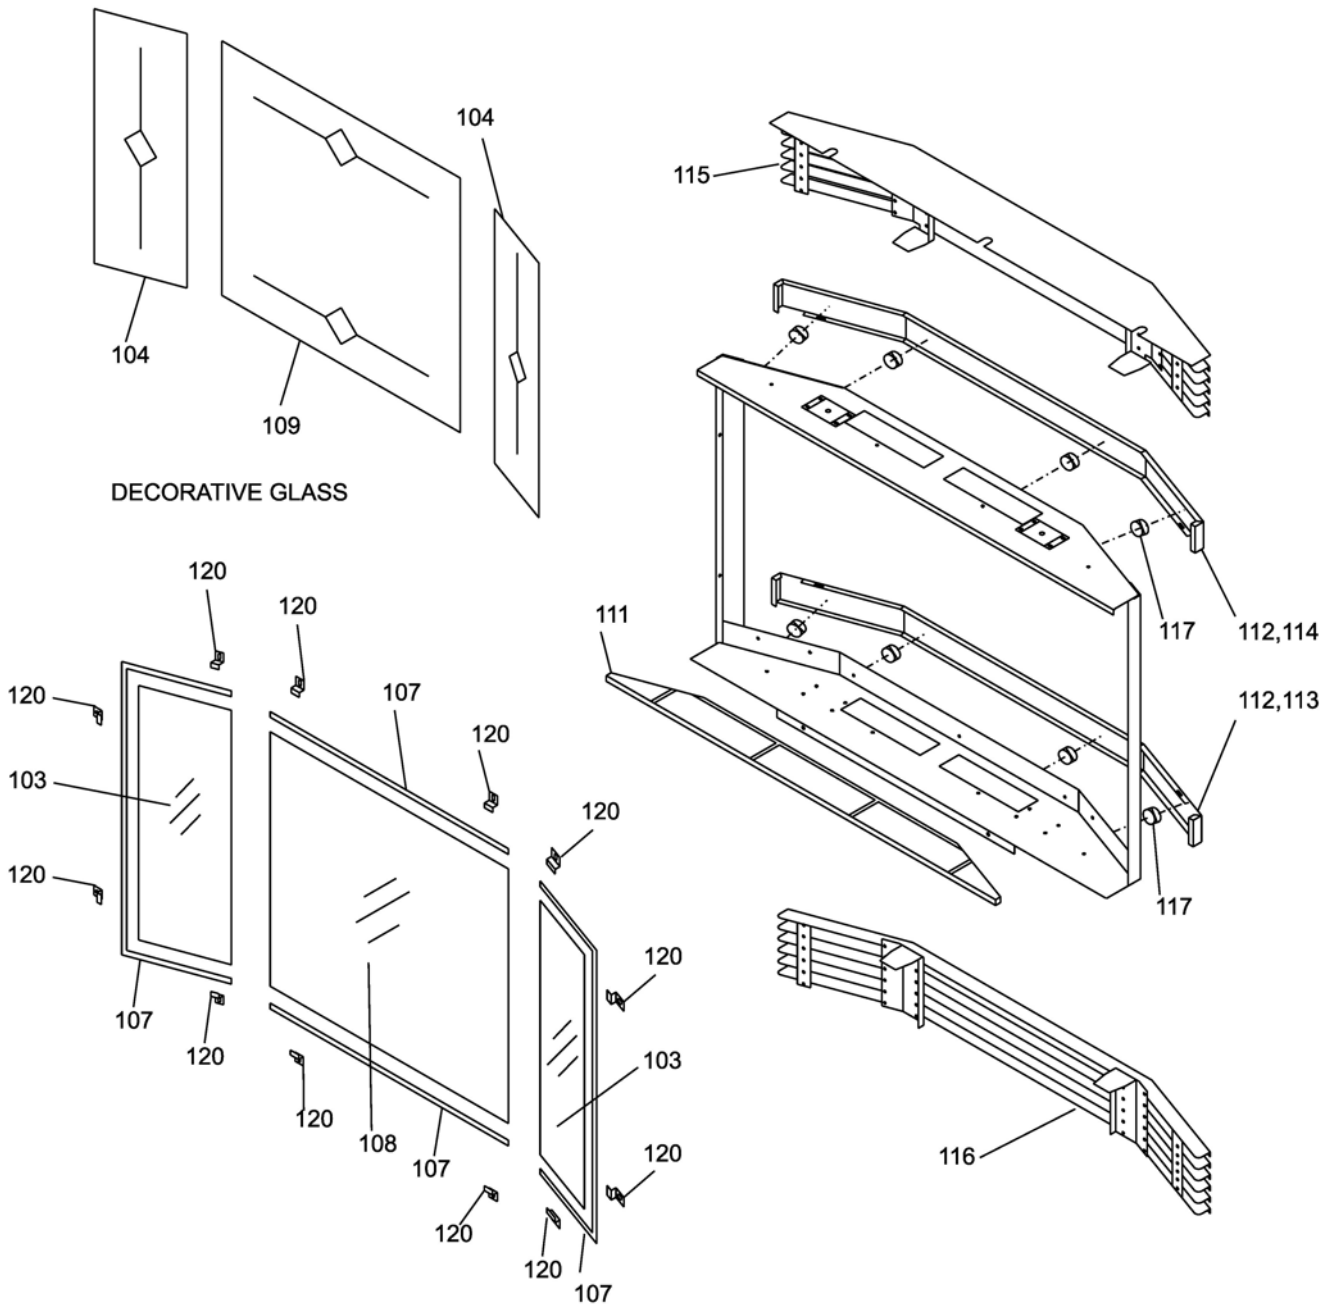

Item No	Part No	Description	Item No	Part No	Description
	780-931	Bay Front Complete	113	*	Bay Door Trim-Gold-Bottom
	780-953	Bay Front	114	*	Bay Door Trim-Gold-Top
		- Decorative Glass - Complete		510-988	Bay Louvres - Black
103	940-092/P	Side Glass		510-990	Bay Louvres - Gold/Black
104	940-096/P	Side Glass - Decorative		510-992	Bay Louvres - Brass/Black
107	936-243	Glass Gasket - Soft Fibre Black		510-993	Bay Louvres - Steel/Black
108	940-094/P	Centre Glass	115	*	Bay Louvre Assy-Top
109	940-098/P	Centre Glass - Decorative	116	*	Bay Louvre Assy-Btm
111	902-285	Brick Panel - Bay	117	904-196	Magnet (1" round)
	510-938	Bay Front Trim - Brass	120	*	Flush Glass Retainer Bracket
	510-949	Bay Door Trim - Steel		*	Not available as a replacement part.
112	*	Bay Front Trim -Top/Bottom			
	510-936	Bay Door Trim - Gold