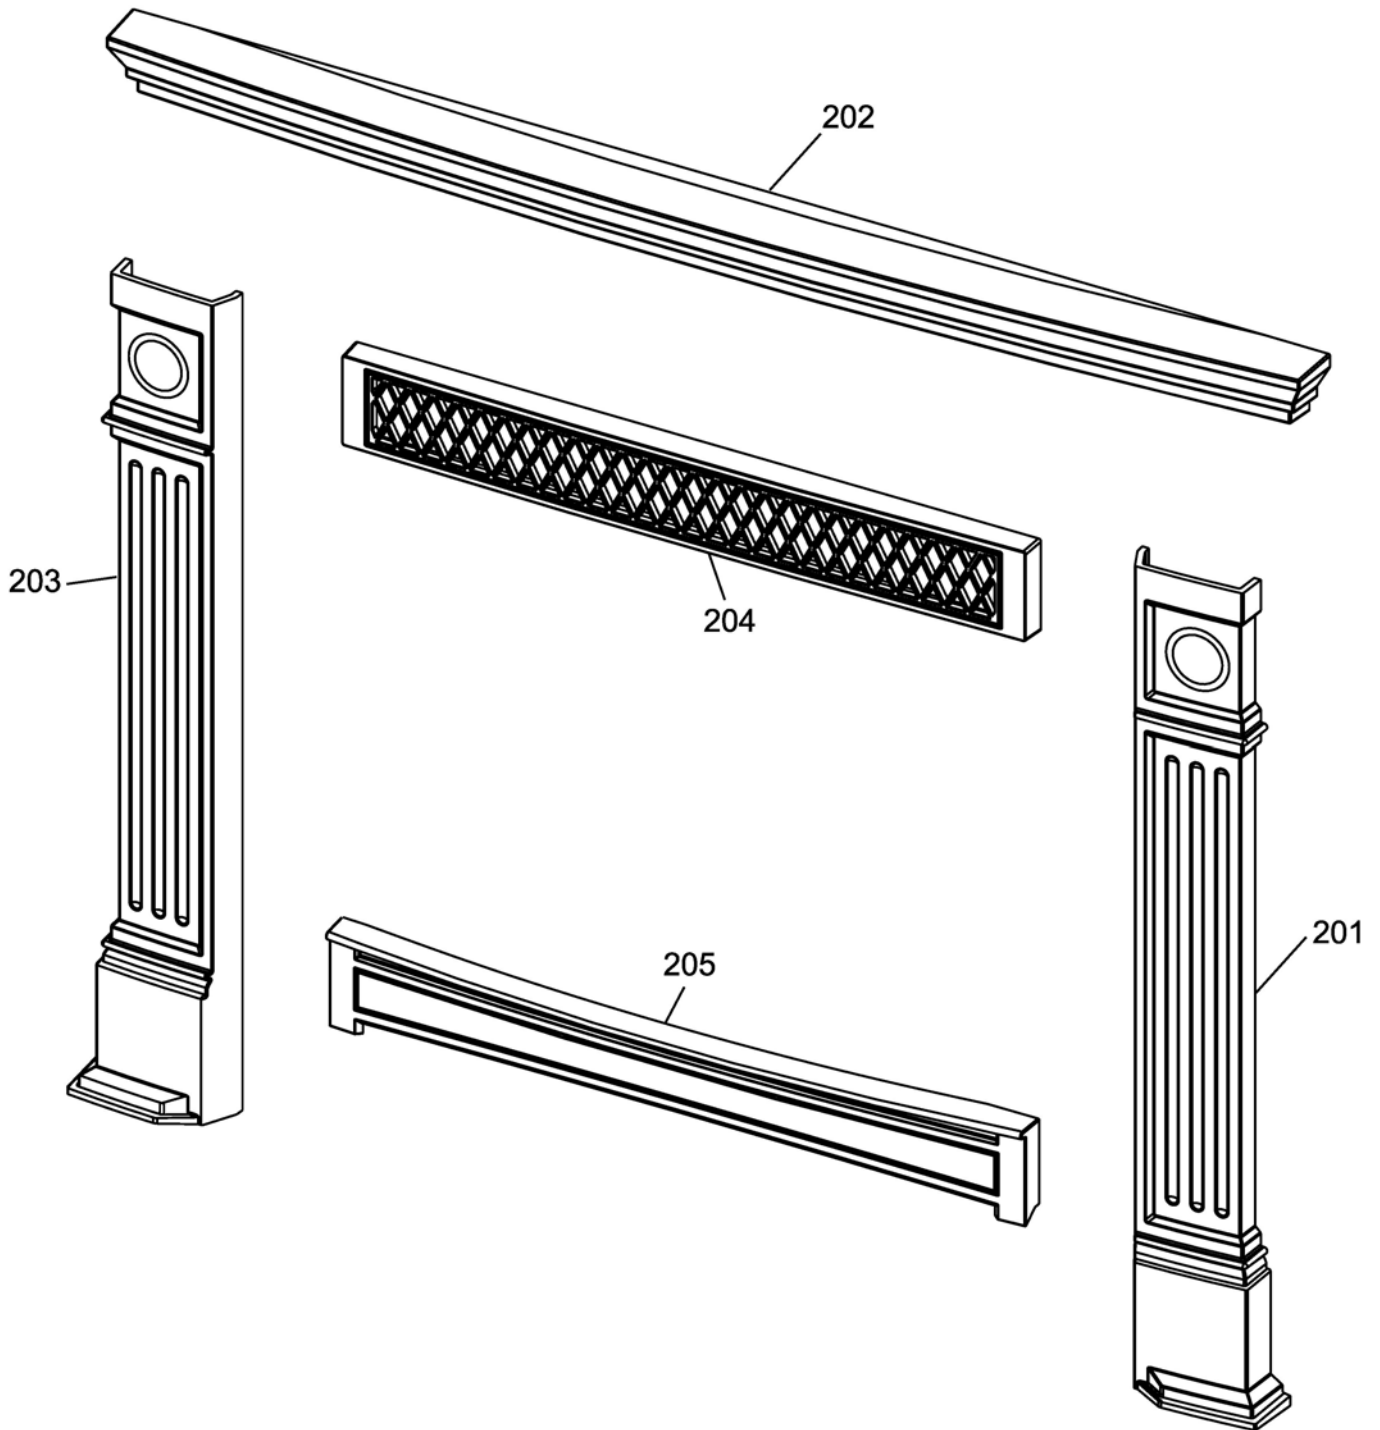

Item No	Part No	Description	Item No	Part No	Description
	513-971	Cast Faceplates (Set) - Black Metallic		513-981	Cast Faceplates (Set) - Black Enamel
201	942-581	Cast Faceplate - Right	201	942-586	Cast Faceplate - Right
202	942-571	Cast Faceplate - Top	202	942-576	Cast Faceplate - Top
203	942-591	Cast Faceplate - Left	203	942-596	Cast Faceplate - Left
	513-991	Cast Grills (Set) - Black Metallic		513-996	Cast Grills (Set) - Black Enamel
204	942-631	Cast Grill - Top	204	942-636	Cast Grill - Top
205	942-641	Cast Grill - Bottom	205	942-646	Cast Grill - Bottom

When ordering PLEASE QUOTE PART NUMBER & Description, NOT Illustration No.
Determine right or left hand side from standing in viewing position