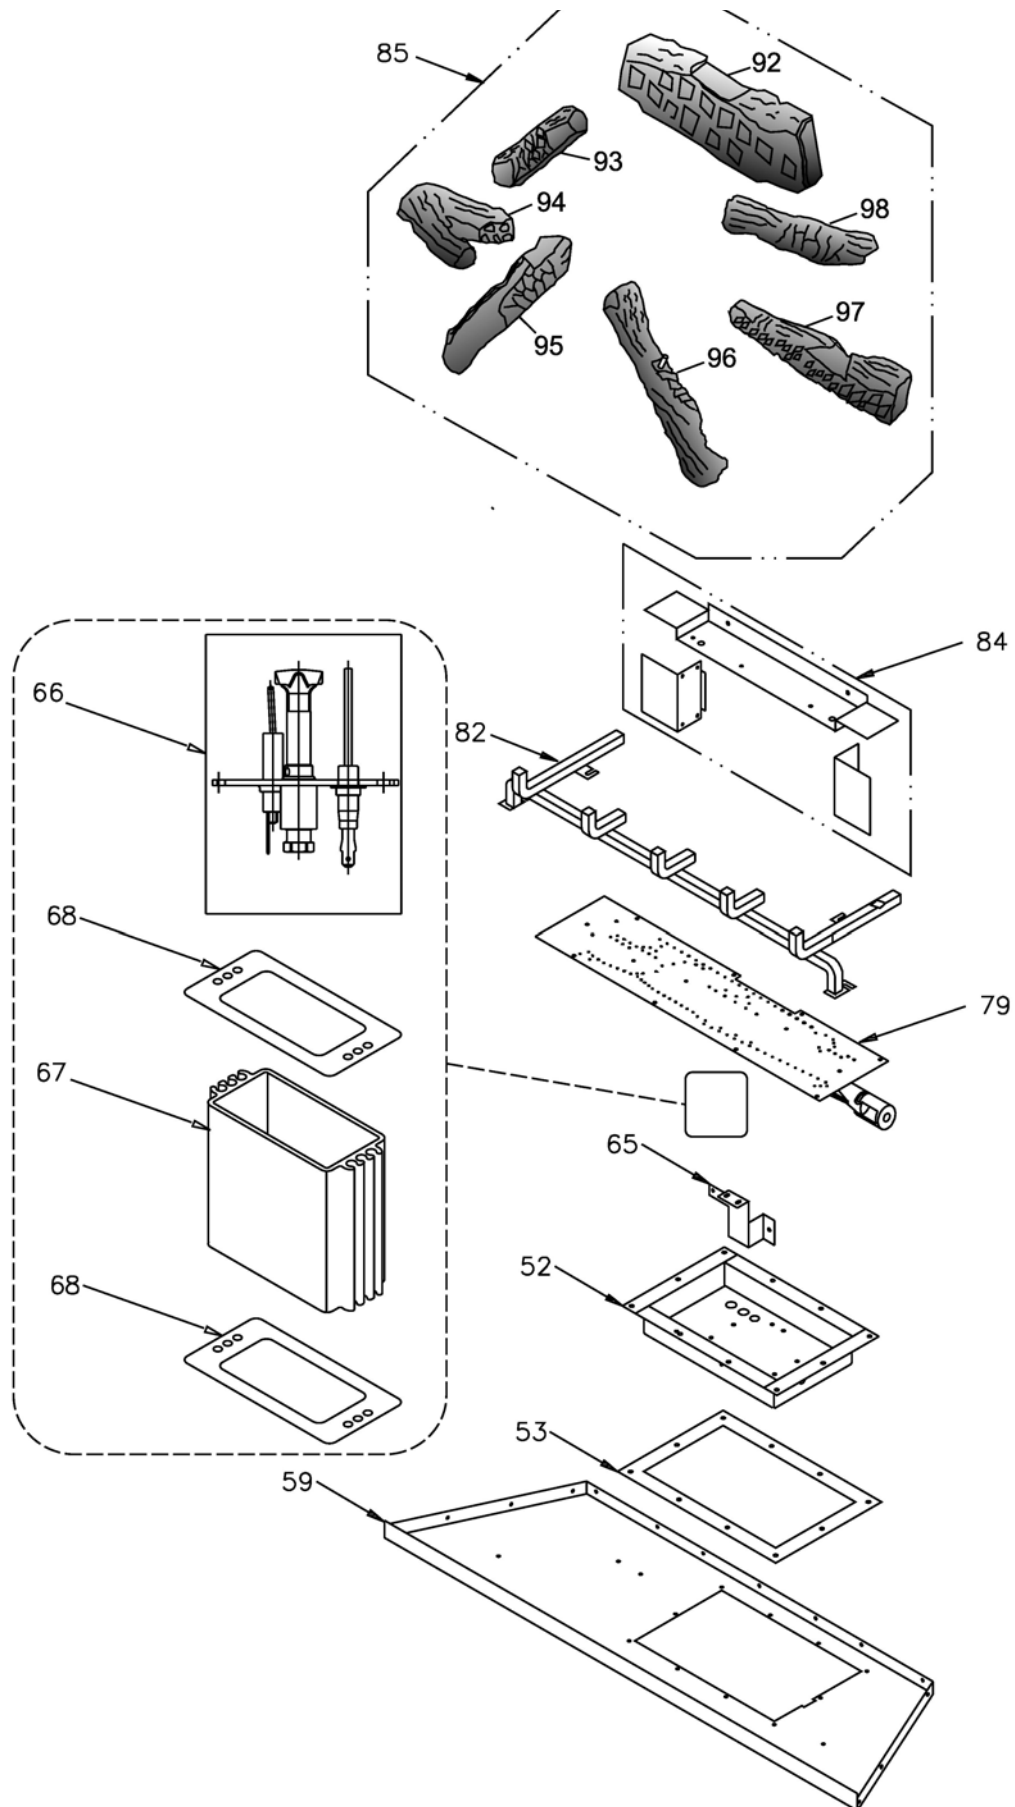

### GRENADA / CALAIS ECS

			NZ	AUST
<b>Part Numbers</b>	Grenada / Calais ECS	Natural Gas/LPG	PG36NG3-MN	PG36NG3-MA

Item No	Part No	Description	Item No	Part No	Description
3	948-045	Chain	24	511-044	Standoff - Side/Back
4	948-025	Spring	27	*	Outer Flue Collar
12	510-519/P	Fan Assembly (240V)	28	*	Inner Flue Collar Assembly
	910-155/P	Fan Motor	30	*	Gasket for Flue Collar
	910-716	Wire Harness (Fan End)	31	*	Flue Mounting Plate
	910-809	Wire Harness (Stove End)		513-928	Brick Panel Set (Optional)
	910-714	Power Cord (240 V)	33	902-323	Brick Panel - Back
14	510-026	Hinge Bracket - Left/Right	34	902-324	Brick Panel - Left
15	948-253	Door Handle	35	902-325	Brick Panel - Right
17	*	Wire Holder Clip		511-031	Brick Clip (each)
20	510-033	Top Nailing Strip		918-341	Manual
21	510-064	Side Nailing Strip		516-969	Conversion Kit - NG to LPG
22	510-153	Baffle Plate		*	Not available as a replacement part.
23	510-011F	Standoff - Top			

Item No	Part No	Description	Item No	Part No	Description
		Valve Assy - NG	82	511-030	Burner Grate Assy
		Valve Assy - LPG	84	*	Rear Log Support Assy
52	*	Valve Tray -NG	85	512-930	Log Set
53	430-055	Gasket - Valve Access Plate	92	902-236	Rear Log
59	*	Firebox Base	93	902-240	Middle Right Log
65	*	Pilot Bracket	94	902-242	Front Left Log
66	910-915	Intermediate Pilot Assy.	95	902-239	Centre Left Log
	904-240	Orifice #37 - NG (Burner)	96	902-238	Centre Right Log
	904-390	Orifice #52 - LPG (Burner)	97	902-241	Front Bottom Log
	910-920	Pilot Orifice - LPG	98	902-237	Middle Left Log
	936-170	Orifice Gasket			
67	*	Pilot Holder		*	Not available as a replacement part.
68	W840470	Pilot Assembly Gasket			
79	512-525	Burner Assy - NG			