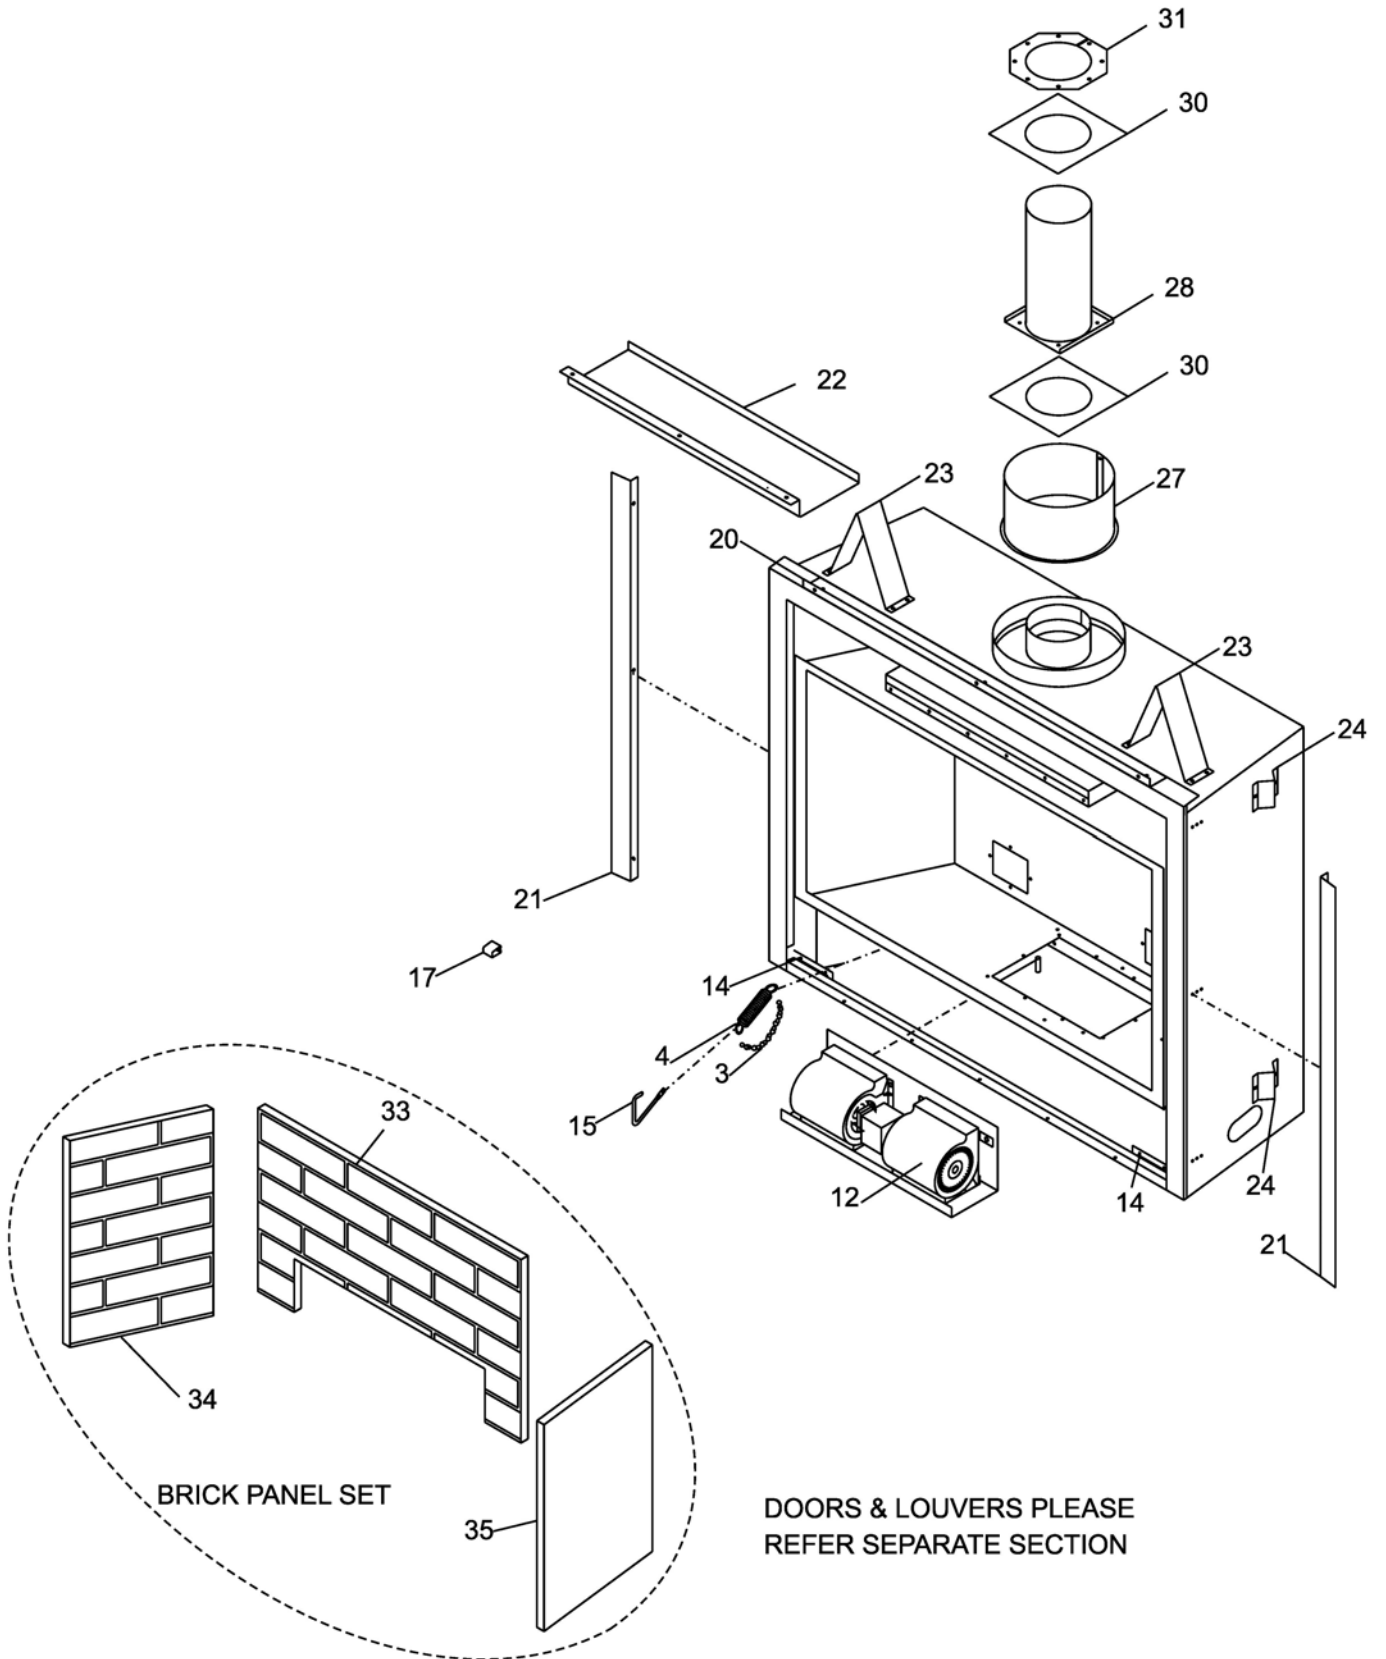

Item No	Part No	Description	Item No	Part No	Description
3	948-045	Chain	24	511-044	Standoff - Side/Back
4	948-025	Spring	27	*	Outer Flue Collar
12	510-519/P	Fan Assembly (240V)	28	*	Inner Flue Collar Assembly
	910-155/P	Fan Motor	30	*	Gasket for Flue Collar
	910-716	Wire Harness (Fan End)	31	*	Flue Mounting Plate
	910-809	Wire Harness (Stove End)		513-928	Brick Panel Set (Optional)
	910-714	Power Cord (240 V)	33	902-323	Brick Panel - Back
14	510-026	Hinge Bracket - Left/Right	34	902-324	Brick Panel - Left
15	948-253	Door Handle	35	902-325	Brick Panel - Right
17	*	Wire Holder Clip		511-031	Brick Clip (each)
20	510-033	Top Nailing Strip		918-341	Manual
21	510-064	Side Nailing Strip		516-969	Conversion Kit - NG to LPG
22	510-153	Baffle Plate		*	Not available as a replacement part.
23	510-011F	Standoff - Top