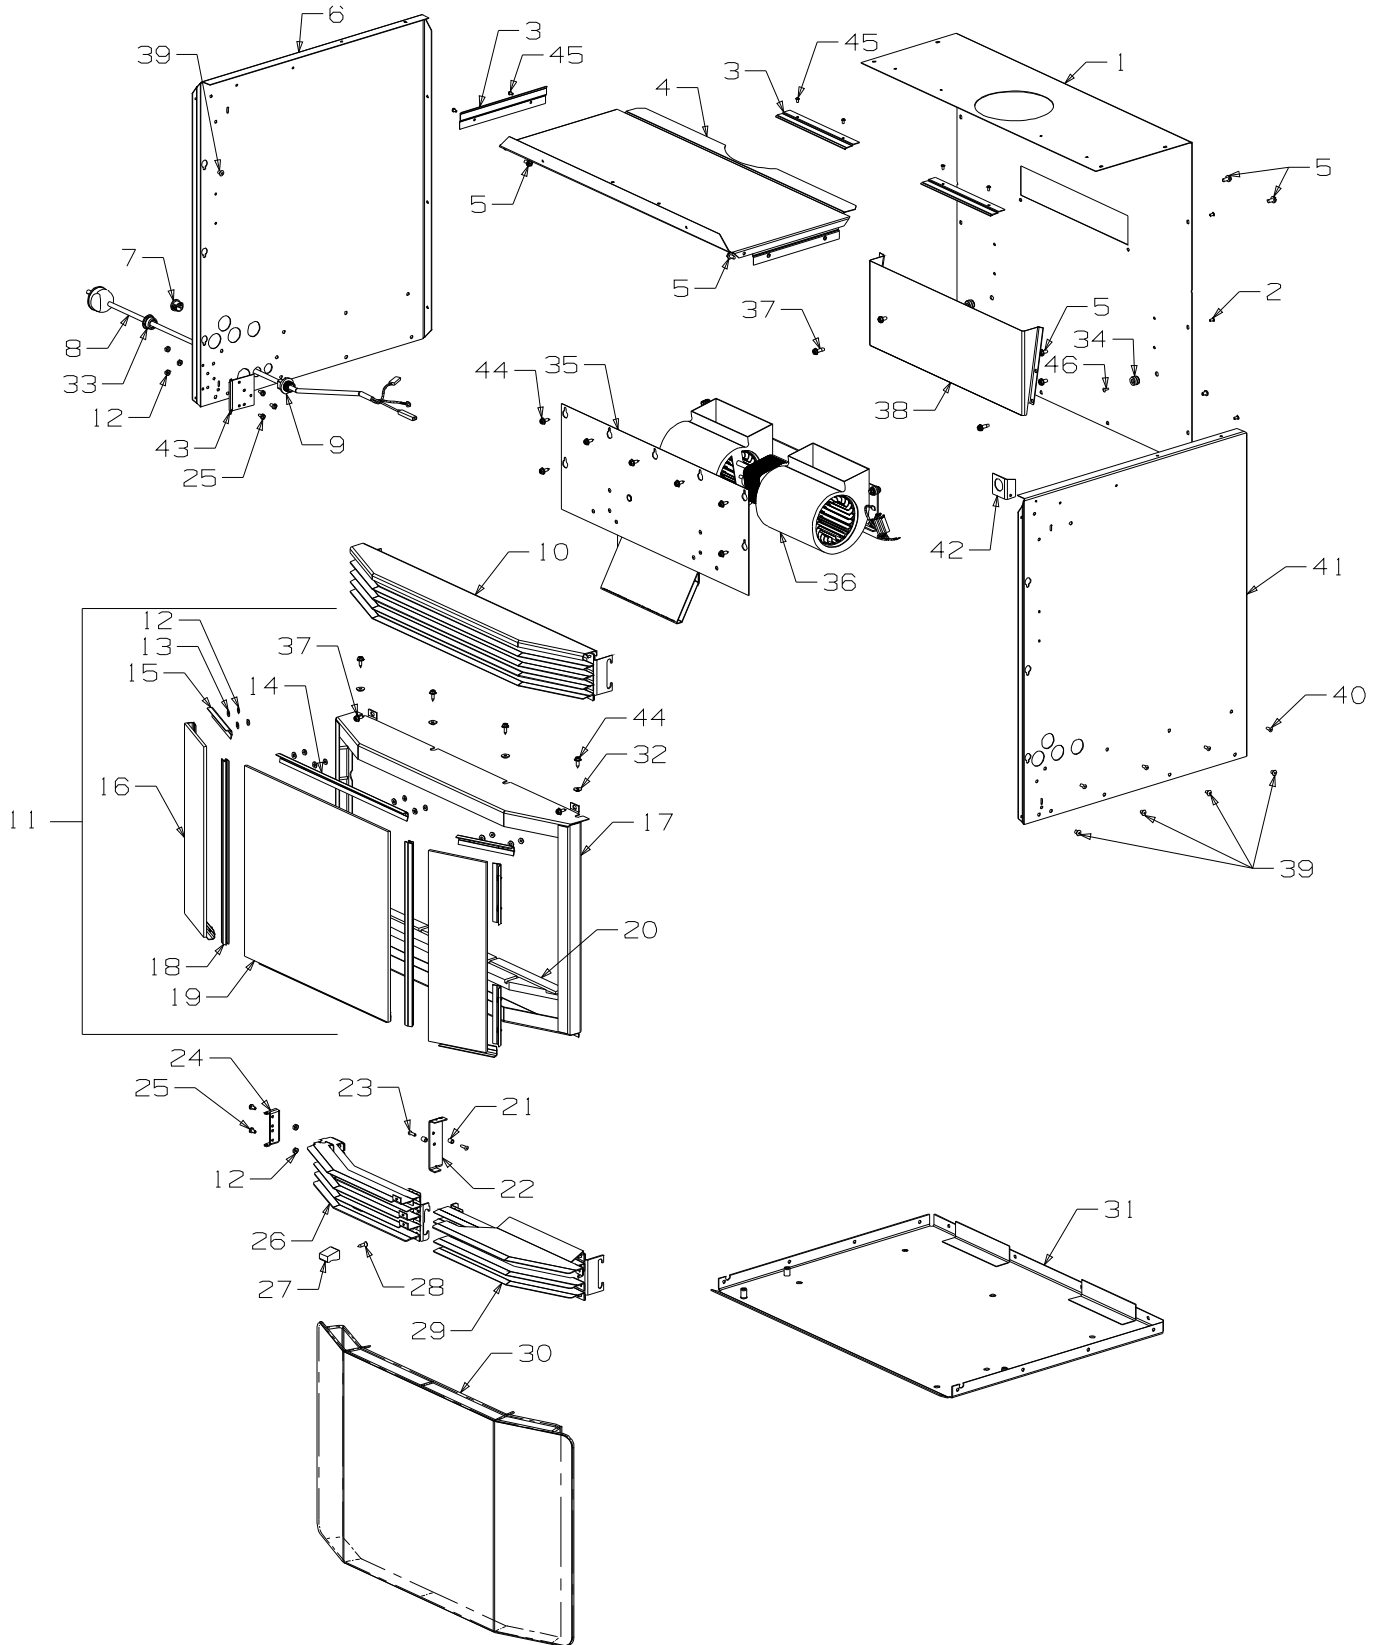

Item No	Part No	Description	Qty	Item No	Part No	Description	Qty
1	990142	Case-Outer, Rear	1	25	503621	Screw, Pan M4 x 8	4
2	503586	Rivet-Pop 4.0 Dia	10	26	790208	Louvre Assy-Bottom, LH	
3	986514	Case-Outer, Guide Rail	4			- Black	1
4	986513	Case-Outer, Top	1	27	590129	Knob-Louvre, Control	1
5	503630	Screw; S/T 10 x .4	34	28	503004	Screw, Csk No. 8 x 5/8"	1
6	990082	Case-Outer, Side LH	1	29	790207	Louvre Assy-Bottom, RH	
7	586734	Bush-Plastic, 22mm	1			- Black	1
8	588068	Loom-3 Pin	1	30	790058	Guard-Dress (Australia)	1
9	577089	Nut, Cable Gripper	1	31	990066	Base Assy	1
10	790206	Louvre Assy-Upper	1	32	990135	Spacer-Glass, Retainer	4
11	790202	Frame Assy-Glass - Black	1	33	502068	Clamp-Cable	1
12	503622	• Nut, M4 Hex Stainless	24	34	503671	Grommet	
13	503593	• Washer, Flat 4 x 19 x 1	24			- 14mm OD x 6mm ID	2
14	990047	• Retainer-Glass, Long	2	35	990174	Panel-Access, Fan	
15	990046	• Retainer-Glass, Short	8			- Complete	1
16	790060	• Glass-Side	2	36	790078	Fan Assy-3 Speed, Double	1
17	790199	• Frame Assy-Glass - Black	1	37	503489	Screw, Set M5 x 16	4
18	790200	• Trim-Glass - Black	2	38	990029	Cover-Fan Outlet	1
19	790061	• Glass-Front	1	39	503272	Rivet-Pop 4.8 Dia x 4.8	18
20	790015	• Panel-Brick	1	40	586167	Rivet-Pop 4.0 Dia x 4.8	8
21	988388	Spacer-Control Panel	8	41	990081	Case-Outer, Side RH	1
22	790146	Bracket-Mounting Louvre	1	42	990194	Bracket-Spill Tube - AUST	1
23	503659	Rivet-Pop 4 Dia x 9.0	8	43	990160	Hinge-Half, LH	1
	790160	Kit Assy-Hinge		44	503704	Screw, S/T 8 x .5	9
		(Incl. 24, 43)	1	45	501767	Rivet-Pop 3.2 Dia x 3.2	8
24	990161	Hinge-Half, RH	1	46	503429	Rivet-Pop 3.2 Dia x 4.8	20

Bold Text = Assemblies
Bulleted Text = Items included in Assemblies