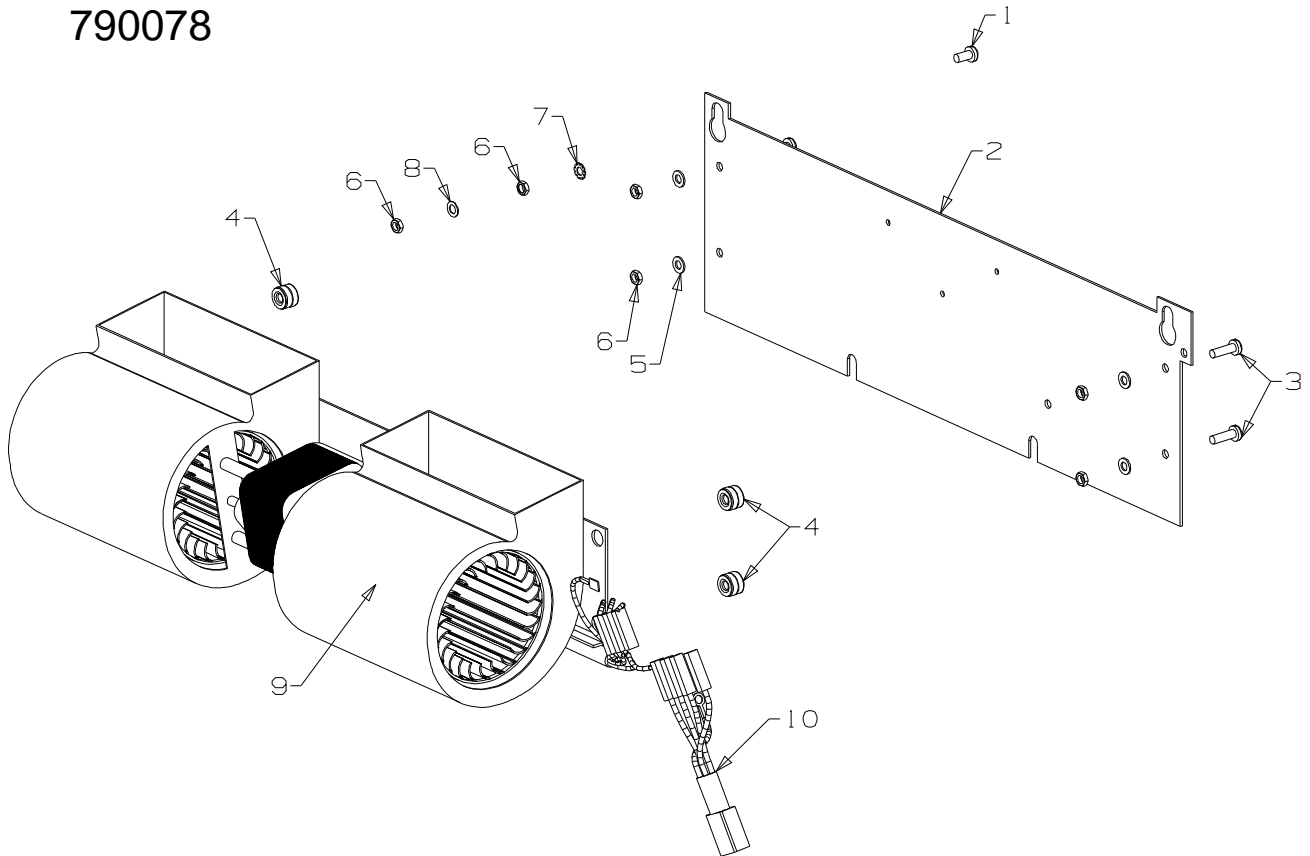

## MASONRY FLUE KIT

Part Number:  
588637

**NZ ONLY**

Part Number:  
 790078

Item No	Part No	Description	Qty	Item No	Part No	Description	Qty
1	501857	Screw, Pan M5 x 10	1	9	586732	Fan-3 Speed, Double End - Without Switch	1
2	990033	Plate-Mounting, Fan	1	10	590227	Loom-Adaptor, Fan	1
3	501580	Screw, Pan M5 x 16	4			<b>NOT ILLUSTRATED</b>	
4	503671	Grommet, 14mm OD x 6mm ID	2				
5	501330	Washer, Flat 5 x 10 x 1	4				
6	501856	Nut, M5 HEX	6				
7	503371	Washer, Fan Disc 5 ID x 10 OD	1		591321	Insulator-Utilux	4
8	503106	Washer, Flat 5	2				

**MANTEL  
FASCIA  
PART NO.  
990902  
- Charcoal  
990923  
- Black**

Item No	Part No	Description	Qty	Item No	Part No	Description	Qty
1	790032	Fascia-Top - Charcoal	1	<b>OPTIONAL HEARTH TRIMS</b>			
•	790215	Fascia-Top - Black	1	11	790108	Trim-Hearth, Mantel 25mm - Charcoal	1
2	503704	Screw, S/T 8 x .5	6	•	790080	Trim-Hearth, Mantel 50mm - Charcoal	1
3	790031	Fascia-Side, RH - Charcoal	1	•	790118	Trim-Hearth, Mantel 100mm - Charcoal	1
•	790214	Fascia-Side, RH - Black	1	•	791169	Trim-Hearth, Bevelled 25mm - Black	1
4	586737	Screw, S/T 8 x 10	4	•	791168	Trim-Hearth, Bevelled 50mm - Black	1
5	790077	Stiffener-Fascia - Black	1	•	791167	Trim-Hearth, Bevelled 100mm - Black	1
6	503381	Push Fix, Spire	2				
7	584581	Badge - Gold	1				
8	790030	Fascia-Side, LH - Charcoal	1				
•	790213	Fascia-Side, LH - Black	1				
9	503674	Switch-Fan, On/Off/On	1				
10	503260	Switch-Burner, On/Off	1				