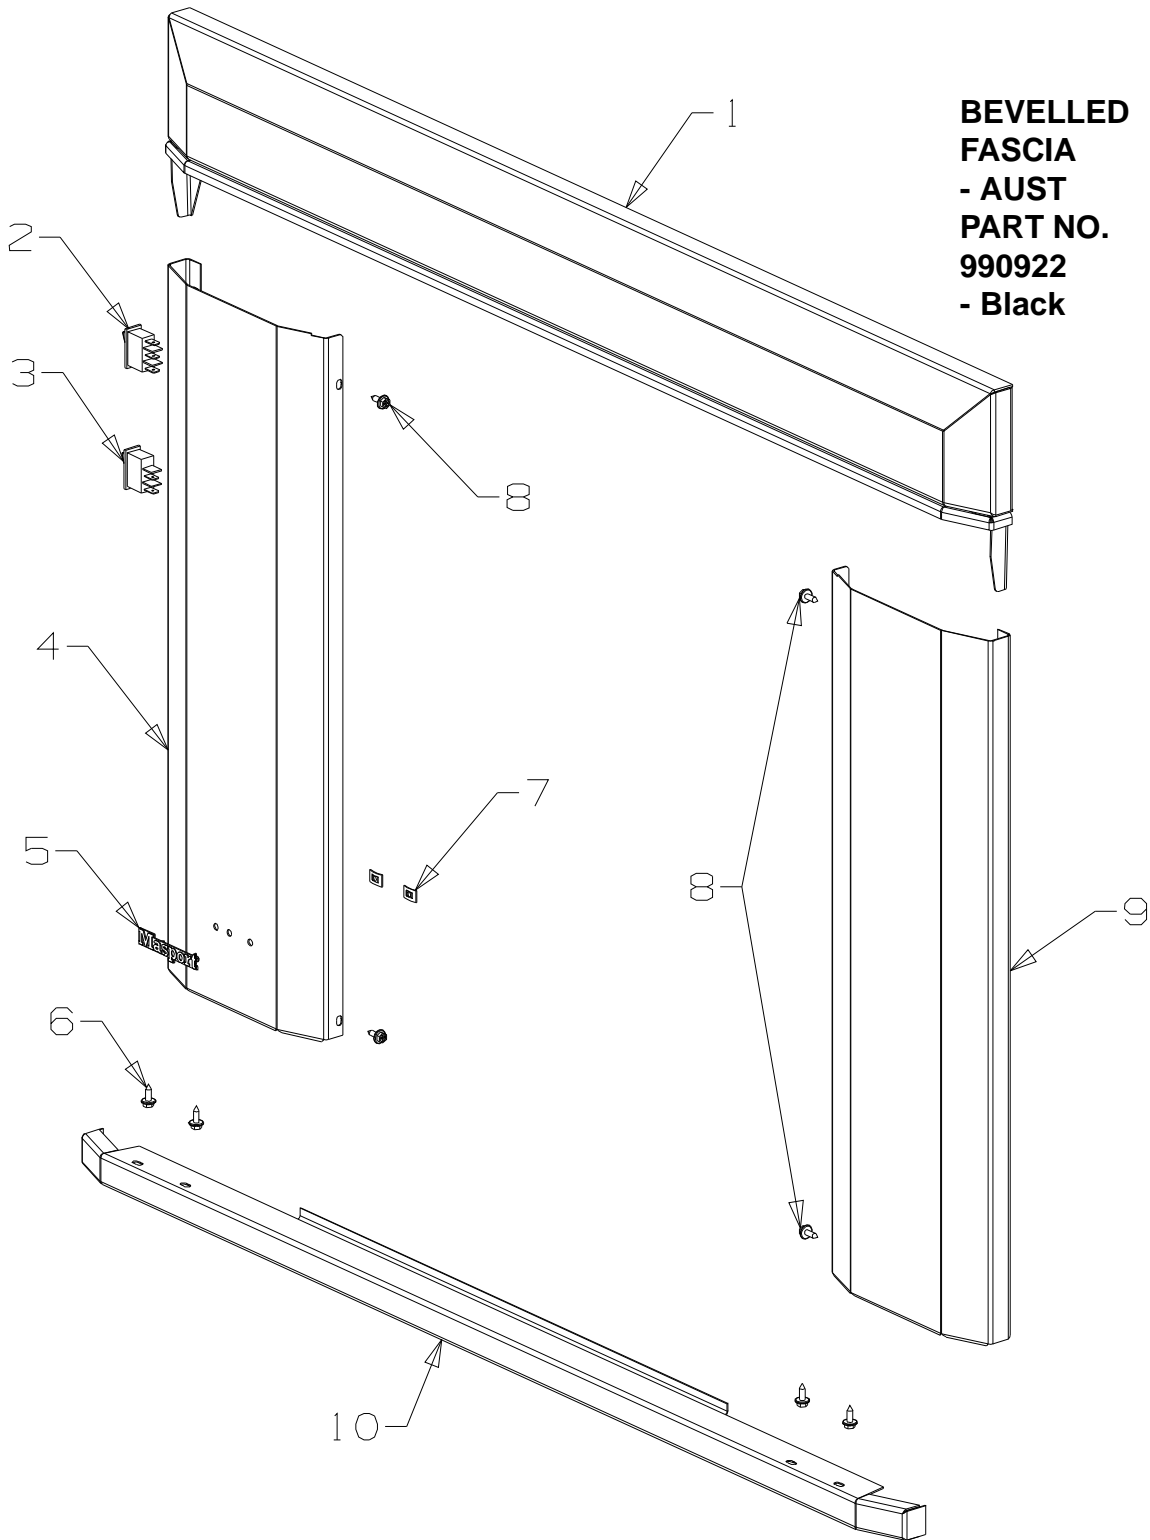

**Bevelled  
FASCIA  
PART NO.  
990920  
- Black**

Item No	Part No	Description	Qty	Item No	Part No	Description	Qty
1	990225	Fascia-Top - Black	1	7	586737	Screw, S/T 8 x 10	6
2	503260	Switch-Burner, On/Off	1	8	503381	Push Fix, Spire	2
3	503674	Switch-Fan, On/Off/On	1	9	503704	Screw, S/T 8 x .5	4
4	790169	Fascia-Side, LH - Black	1	10	790170	Fascia-Side, RH - Black	1
5	584581	Badge - Gold	1	11	790183	Trim-Hearth-Bevelled - 25mm - Black	1
6	990172	Stiffener-Fascia - Black	1				

**ZERO CLEARANCE  
FASCIA  
- NZ/AUS  
PART NO. 990921  
- Black**

Item No	Part No	Description	Qty	Item No	Part No	Description	Qty
1	790224	Fascia Assy-Top - Black	1	8	503381	Push Fix, Spire	2
2	790170	Fascia-Side, RH - Black	1	9	584581	Badge - Gold	1
3	790198	Louvre Assy - Black	1	10	990172	Stiffener-Fascia - Black	1
4	503260	Switch-Burner On/Off	1	11	586737	Screw, S/T 8 x 10	8
5	503674	Switch-Fan, On/Off/On	1	12	790180	Trim-Hearth, Bevelled 50mm - Black	1
6	790169	Fascia-Side, LH - Black	1				
7	503704	Screw, S/T 8 x .5	4				