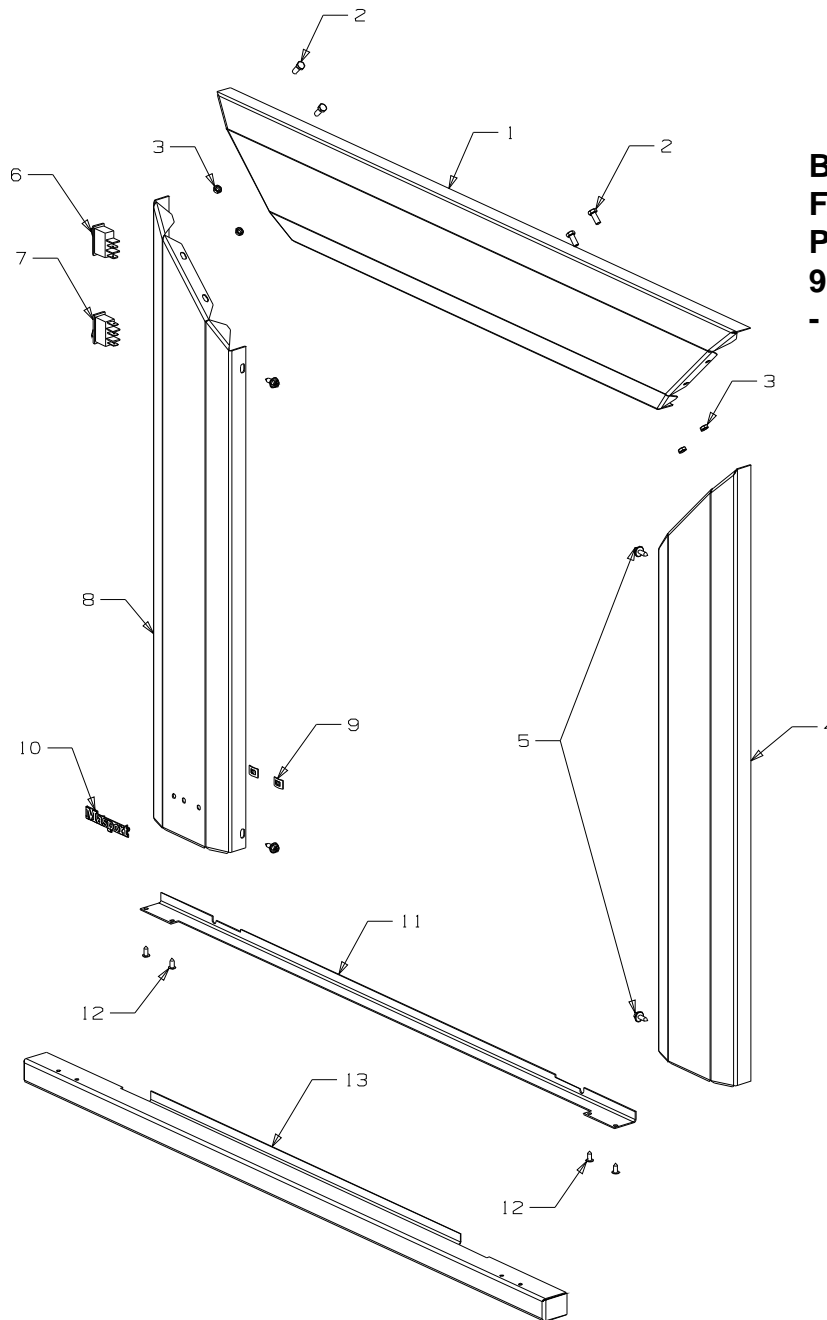

## MASONRY FLUE KIT

Part Number:  
588637

**NZ ONLY**

Part Number:  
 790078

Item No	Part No	Description	Qty	Item No	Part No	Description	Qty
1	501857	Screw, Pan M5 x 10	1	9	586732	Fan-3 Speed, Double End - Without Switch	1
2	990033	Plate-Mounting, Fan	1	10	590227	Loom-Adaptor, Fan	1
3	501580	Screw, Pan M5 x 16	4			<b>NOT ILLUSTRATED</b>	
4	503671	Grommet, 14mm OD x 6mm ID	2				
5	501330	Washer, Flat 5 x 10 x 1	4				
6	501856	Nut, M5 HEX	6				
7	503371	Washer, Fan Disc 5 ID x 10 OD	1		591321	Insulator-Utilux	4
8	503106	Washer, Flat 5	2				

**MANTEL  
FASCIA  
PART NO.  
990902  
- Charcoal  
990923  
- Black**

Item No	Part No	Description	Qty	Item No	Part No	Description	Qty
1	790032	Fascia-Top - Charcoal	1	<b>OPTIONAL HEARTH TRIMS</b>			
•	790215	Fascia-Top - Black	1	11	790108	Trim-Hearth, Mantel 25mm - Charcoal	1
2	503704	Screw, S/T 8 x .5	6	•	790080	Trim-Hearth, Mantel 50mm - Charcoal	1
3	790031	Fascia-Side, RH - Charcoal	1	•	790118	Trim-Hearth, Mantel 100mm - Charcoal	1
•	790214	Fascia-Side, RH - Black	1	•	791169	Trim-Hearth, Bevelled 25mm - Black	1
4	586737	Screw, S/T 8 x 10	4	•	791168	Trim-Hearth, Bevelled 50mm - Black	1
5	790077	Stiffener-Fascia - Black	1	•	791167	Trim-Hearth, Bevelled 100mm - Black	1
6	503381	Push Fix, Spire	2				
7	584581	Badge - Gold	1				
8	790030	Fascia-Side, LH - Charcoal	1				
•	790213	Fascia-Side, LH - Black	1				
9	503674	Switch-Fan, On/Off/On	1				
10	503260	Switch-Burner, On/Off	1				