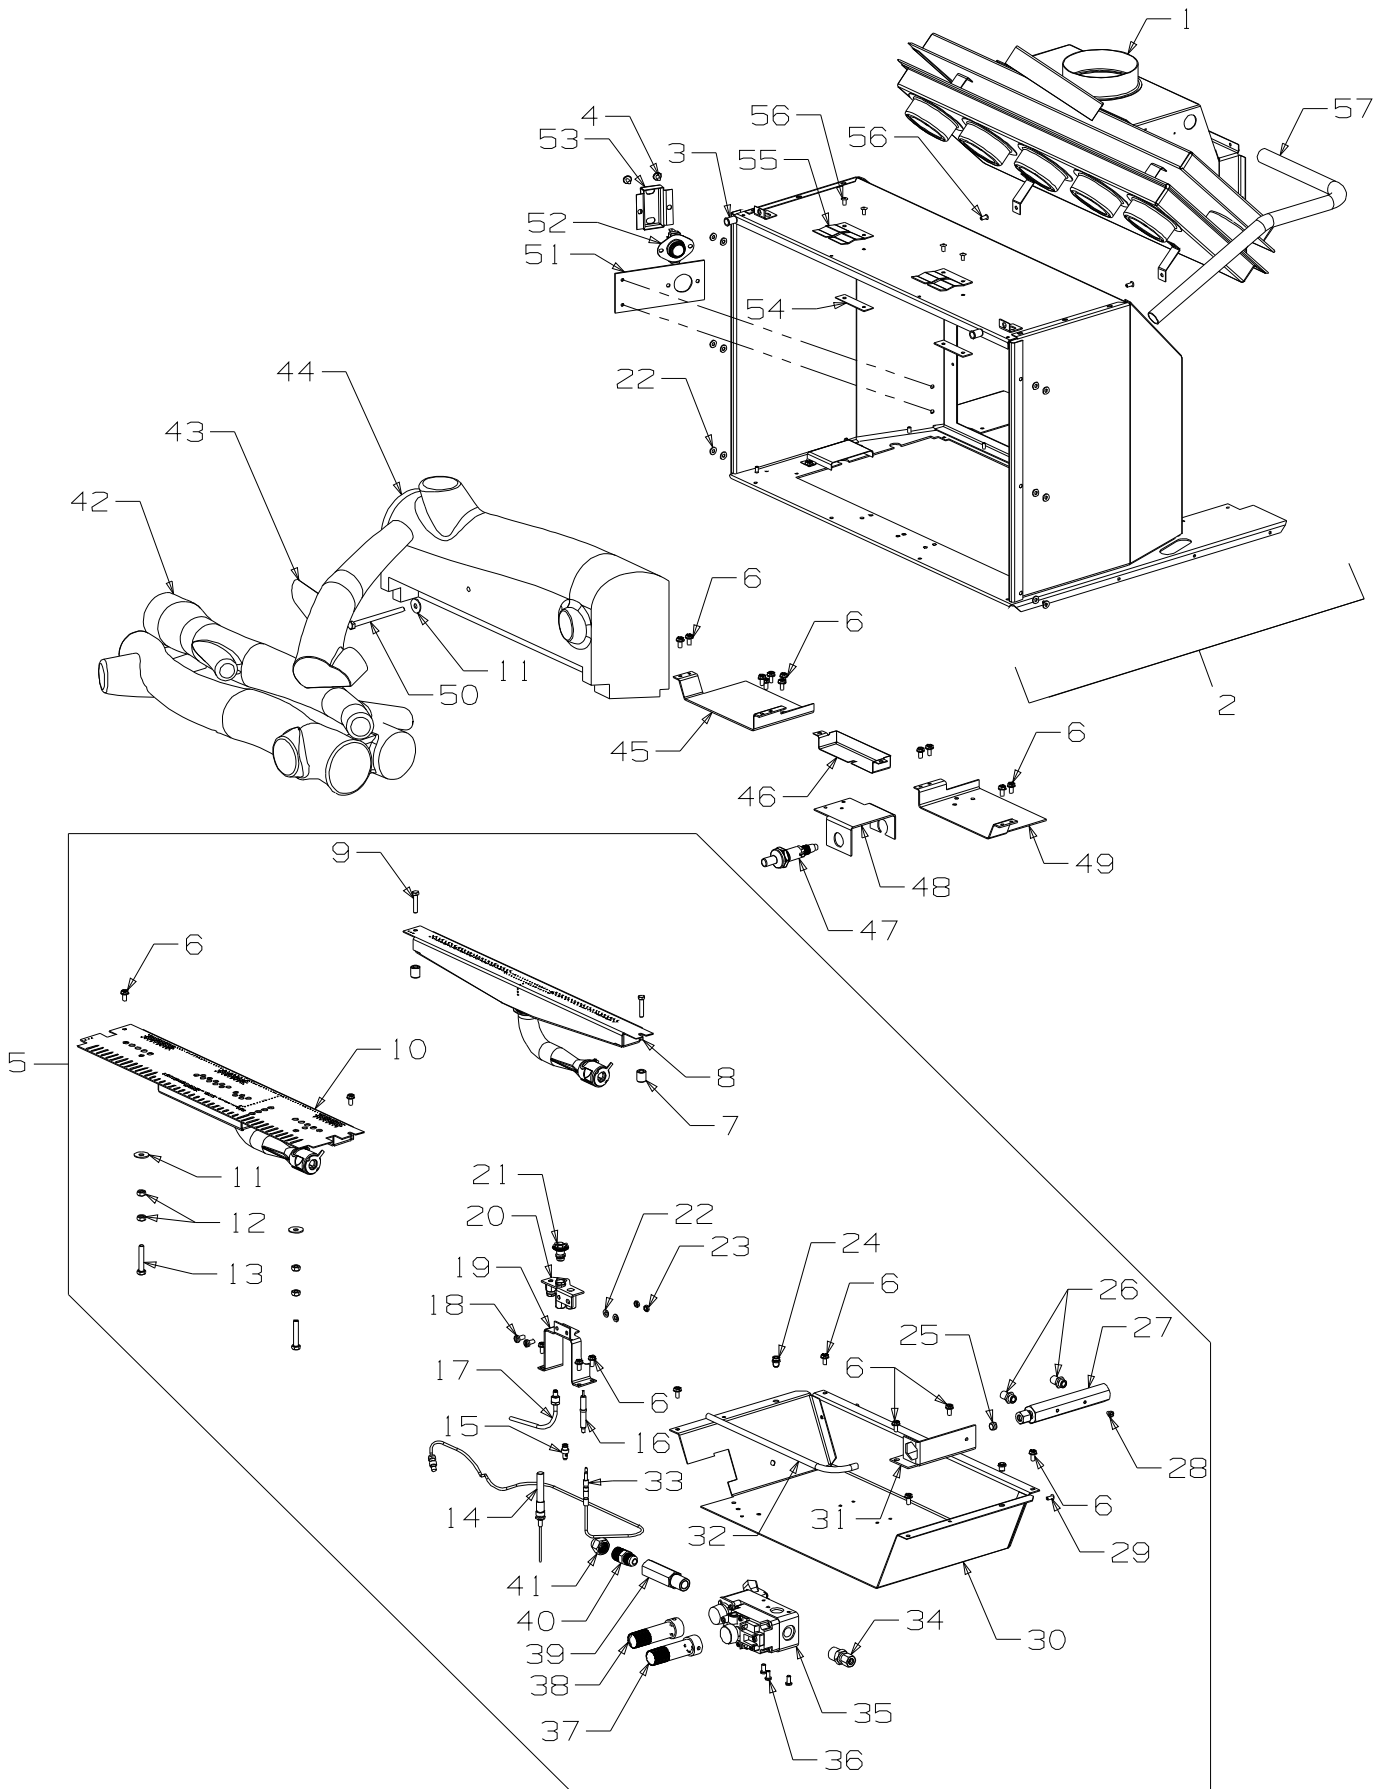

Item	Part No	Description	Qty	Item	Part No	Description	Qty
1	991044	Heat Exchanger Assy, Complete - NZ	1	30	990018	• Burner Tray-Base	1
	• 990192	Heat Exchanger Assy Complete - AUST	1	31	988591	• Plate-Mounting, Injector	1
2	990188	Firebox Assy	1	32	790059	• Tube-Main Injector	1
3	501040	Nut, M6 Nutsert	4		588172	Olive, Brass M8	2
4	503704	Screw, S/T 8 x .5	9		588393	Nut-Compression, 8mm	2
5	790017	Burner Assy-Complete - Natural Gas	1	33	590014	• Thermocouple-600	1
	• 790019	Burner Assy-Complete - LPG	1	34	588354	• Fitting-Comp 8 x 3/8"	1
6	503630	• Screw; S/T 10 x .4	8	35	790219	• Valve-Control, Gas - Natural Gas	1
7	588348	• Spacer-Valve	2		• 790220	• Valve-Control, Gas - LPG	1
8	790008	• Burner Assy-Gas, Rear	1	36	502021	• Screw, Set WH 3/16"	3
9	501061	• Screw, Set M5 x 25	2	37	590095	Knob-Control, On/Off (Naples Only)	1
10	790011	• Burner Assy-Gas, Front	1	38	590094	Knob-Control, Hi/Low (Naples Only)	1
11	503196	• Washer; Flat 1/4" x .75	2	39	590121	Extension-Inlet (Australia)	1
12	503613	• Nut, M6 Hex Stainless	4	40	588076	Fitting-Flar - 3/8" F x 3/8" BSP - NZ	1
13	501815	• Screw, Set M6 x 35 (2)	6		• 590120	Fitting-Flar - 1/2" F x 3/8" BSP - AUST	1
14	588408	• Thermopile-580mm - 750mv	1	41	589004	Nut-Flare, 3/8" - NZ	1
16	588403	• Electrode-Piezo, Round	1		• 590130	Nut-Flare, 1/2" - AUST	1
15	591240	• Jet-Pilot 0.51 - Natural Gas	1	42	790110	Log Assy-Ceramic, Front	1
	• 591242	• Jet-Pilot 0.35 - LPG	1	43	788610	Log-Ceramic, Top	1
17	790038	• Tube-Inlet, Pilot 1/4"	1	44	790111	Log-Ceramic, Rear	1
18	501857	• Screw, Pan M5 x 10	2	45	990137	Heatshield-Control	1
19	988597	• Bracket-Mounting, Pilot	1	46	990141	Cover-Secondary Air, Front	1
21	591243	• Pilot Hood-4 Flame	1	47	597004	Piezo-Igniter	1
20	591332	• Housing-Pilot, TLP	1	48	990065	Bracket-Mounting, Piezo	1
22	501330	• Washer, Flat 5 x 10 x 1	12	49	990138	Heatshield-Control	1
23	501856	• Nut, M5 Hex	2	50	503677	Bolt, M6 x 90 HEX	1
24	503474	• Nut, M5 Nutsert	2		790230	Kit-Thermodisc - AUST	1
25	588172	• Olive, M8 Brass	1	51	991142	• Bracket-Mounting, Thermodisc - AUST	1
26	588592	• Injector-Main .85 - Natural Gas	2	52	591119	• Thermodisc-Fan - AUST	1
	• 588596	• Injector-Main 1.20 - LPG	2	53	991304	• Sheild-Thermodisc - AUST	1
27	588566	• Manifold-Burner	1	54	991163	Plate-Reinforcing, Trim	2
28	503631	• Screw, Pan M4 x 5	1	55	991236	Retainer-Top, Glass Trim	2
29	586167	• Rivet-Pop 4.0 Dia x 4.8 (2) 17	17	56	503627	Rivet-4.0 Dia	22
				57	990193	Tube-Spill - AUST	1

Bold Text = Assemblies
Bulleted Text = Items included in Assemblies