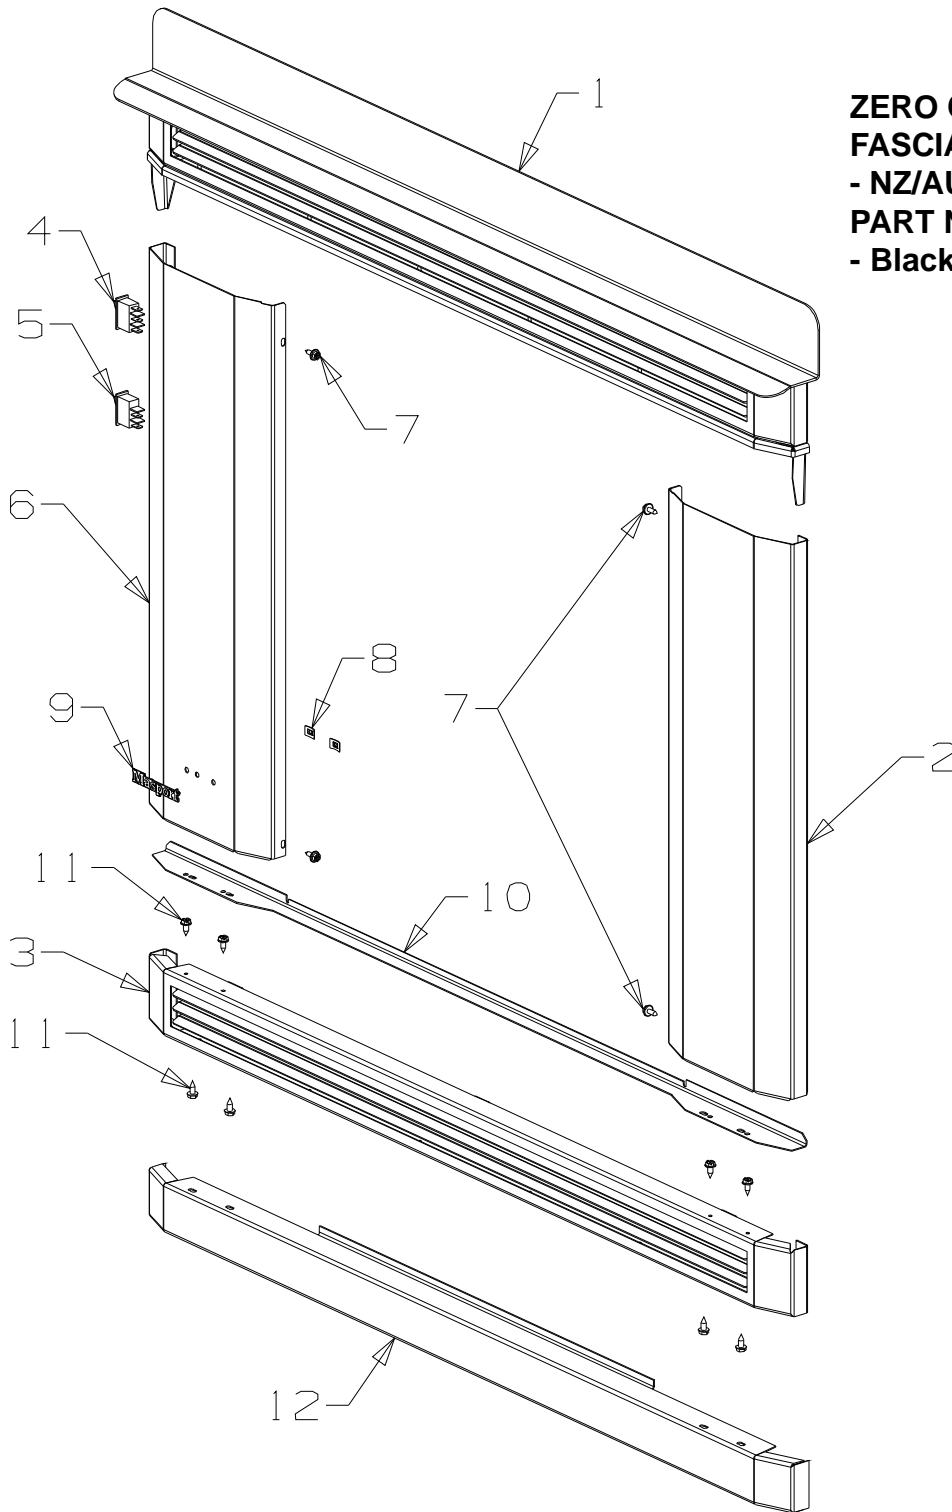

**BEVELLED  
FASCIA  
PART NO  
990910  
- Charcoal**

Item No	Part No	Description	Qty	Item No	Part No	Description	Qty
1	790117	Fascia-Top - Charcoal	1	<b>OPTIONAL HEARTH TRIMS</b>			
2	501058	Screw, Set M5 x 12	4	13	790122	Trim-Hearth, Bevelled 25mm - Charcoal	1
3	501856	Nut, M5 Hex	4	•	790123	Trim-Hearth, Bevelled 50mm - Charcoal	1
4	790107	Fascia-Side, RH - Charcoal	1	•	790124	Trim-Hearth, Bevelled 100mm - Charcoal	1
5	503704	Screw, S/T 8 x .5	4	•	790183	Trim-Hearth, Bevelled 25mm - Black	1
6	503260	Switch-Burner, On/Off	1	•	790180	Trim-Hearth, Bevelled 50mm - Black	1
7	503674	Switch-Fan, On/Off/On	1	•	990184	Trim-Hearth, Bevelled 100mm - Black	1
8	790105	Fascia-Side, LH - Charcoal	1				
9	503381	Push Fix, Spire	2				
10	584581	Badge - Gold	1				
11	990054	Stiffener-Fascia	1				
12	586737	Screw, S/T 8 x .5	4				

**ZERO  
CLEARANCE  
FASCIA  
PART NO.  
990911  
- Charcoal**

Item No	Part No	Description	Qty	Item No	Part No	Description	Qty
1	790154	Fascia-Top - Charcoal	1	7	584581	Badge - Gold	1
2	503704	Screw, S/T 8 x .5	10	8	790030	Fascia-Side, LH - Charcoal	1
3	790031	Fascia-Side, RH - Charcoal	1	9	503674	Switch-Fan, On/Off/On	1
4	586737	Screw, S/T 8 x 10	6	10	503260	Switch-Burner, On/Off	1
5	790159	Trim-Fascia - Charcoal	1	11	790158	Louvre Assy-Top - Charcoal	1
6	503381	Push Fix, Spire	2				

**Bevelled  
FASCIA  
PART NO.  
990920  
- Black**

Item No	Part No	Description	Qty	Item No	Part No	Description	Qty
1	990225	Fascia-Top - Black	1	7	586737	Screw, S/T 8 x 10	6
2	503260	Switch-Burner, On/Off	1	8	503381	Push Fix, Spire	2
3	503674	Switch-Fan, On/Off/On	1	9	503704	Screw, S/T 8 x .5	4
4	790169	Fascia-Side, LH - Black	1	10	790170	Fascia-Side, RH - Black	1
5	584581	Badge - Gold	1	11	790183	Trim-Hearth-Bevelled - 25mm - Black	1
6	990172	Stiffener-Fascia - Black	1				