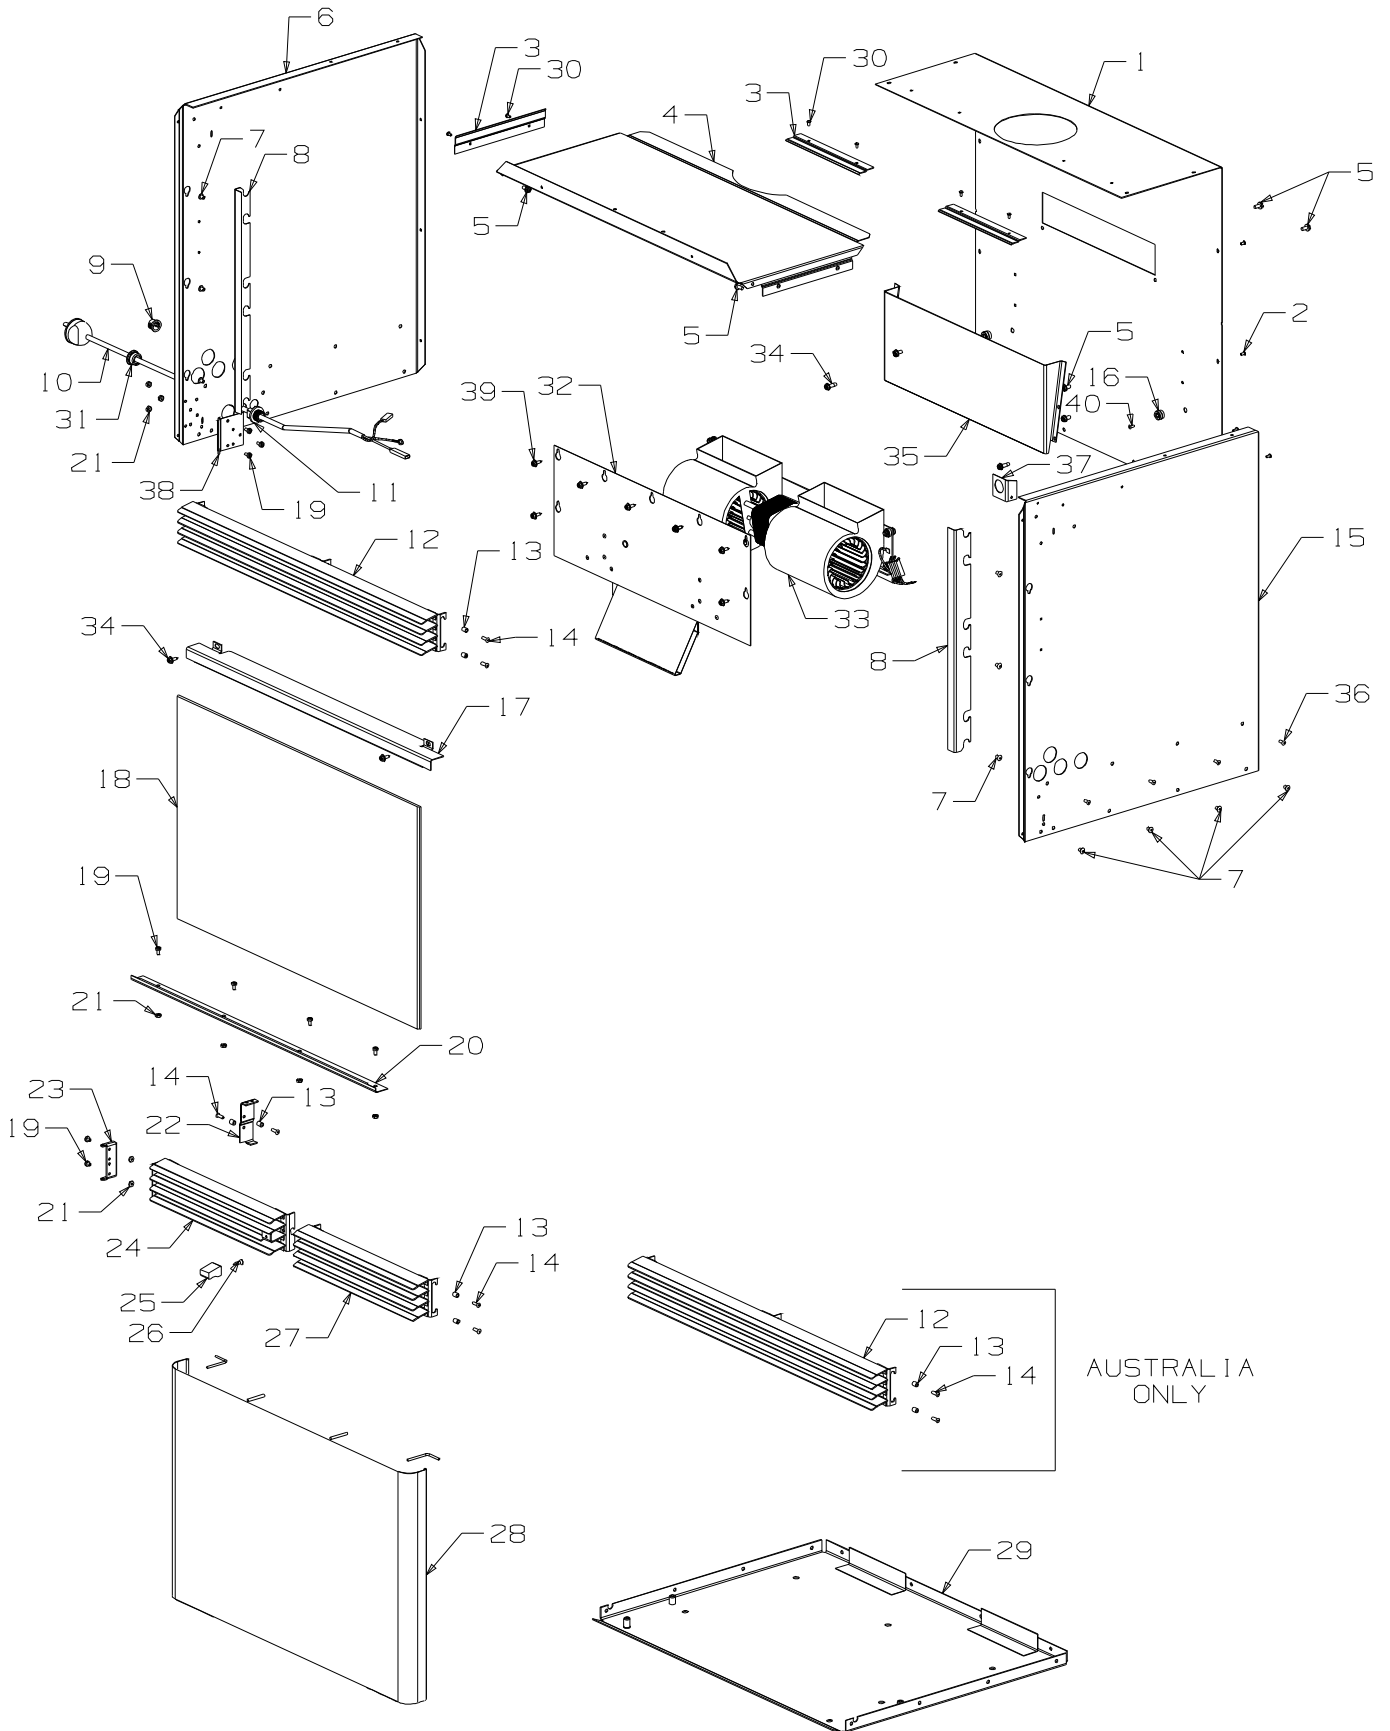

Serial Number 4001850 to 4003898 - Metallic Black Fascia  
From Serial Number 4003955 - Black Fascia

SEVILLE

NAPLES

Item No	Part No	Description	Qty	Item No	Part No	Description	Qty
1	990142	Case-Outer, Rear	1	19	503621	Screw, Pan M4 x 8	5
2	503586	Rivet-Pop 4.0 Dia	10	20	790007	Trim-Glass, Bottom	1
3	986514	Case-Outer, Guide Rail	4	21	503622	Nut, M4 Hex Stainless	4
4	986513	Case-Outer, Top	1	22	790090	Bracket-Mounting, Louvre	1
5	503630	Screw; S/T 10 x .4	34		<b>790160</b>	<b>Kit Assy-Hinge (Incl. 23, 38)</b>	<b>1</b>
6	990082	Case-Outer, Side LH	1	23	990161	Hinge-Half, RH	1
7	503272	Rivet-Pop 4.8 Dia x 4.8	18	24	790205	Louvre Assy-Bottom, LH	1
8	790197	Trim-Glass, Side	2			- Black - NZ	1
9	586734	Bush-Plastic, 22mm	1	25	590129	Knob-Louvre, Control - NZ	1
10	588068	Loom-3 Pin	1	26	503004	Screw, Csk No. 8 x 5/8"	1
11	577089	Nut, Cable Gripper	1	27	790204	Louvre Assy-Bottom, RH	1
12	790203	Louvre Assy, Top	1			- Black	1
	• 790203	Louvre Assy, Top	1	28	790043	Guard-Dress (Australia)	1
		- Black- AUST	2	29	990066	Base Assy	1
13	988388	Spacer-Control Panel	8	30	501767	Rivet-Pop 3.2 Dia x 3.2	8
14	503659	Rivet-Pop 4.0 Dia x 9.0	8	31	502068	Clamp-Cable	1
15	990081	Case-Outer, Side RH	1	32	990174	Panel-Access, Fan	1
16	503671	Grommet	1			- Complete	1
		- 14mm OD x 6mm ID	2	33	790078	Fan Assy-3 Speed, Double	1
17	790236	Trim-Glass, Top - Black	1	34	503489	Screw, Set M5 x 16	4
		- NZ (includes tape)	1	35	990029	Cover-Fan Outlet	1
	• 790235	Trim-Glass, Top - Gold	1	36	586167	Rivet-Pop 4.0 Dia x 4.8	8
		- AUST (includes tape)	1	37	990194	Bracket-Spill Tube - AUST	1
18	790000	Glass,	1	38	990160	Hinge-Half, LH	1
		5mm x 580mm x 362mm	1	39	503704	Screw, S/T 8 x .5	9
				40	503429	Rivet-Pop 3.2 Dia x 4.8	7