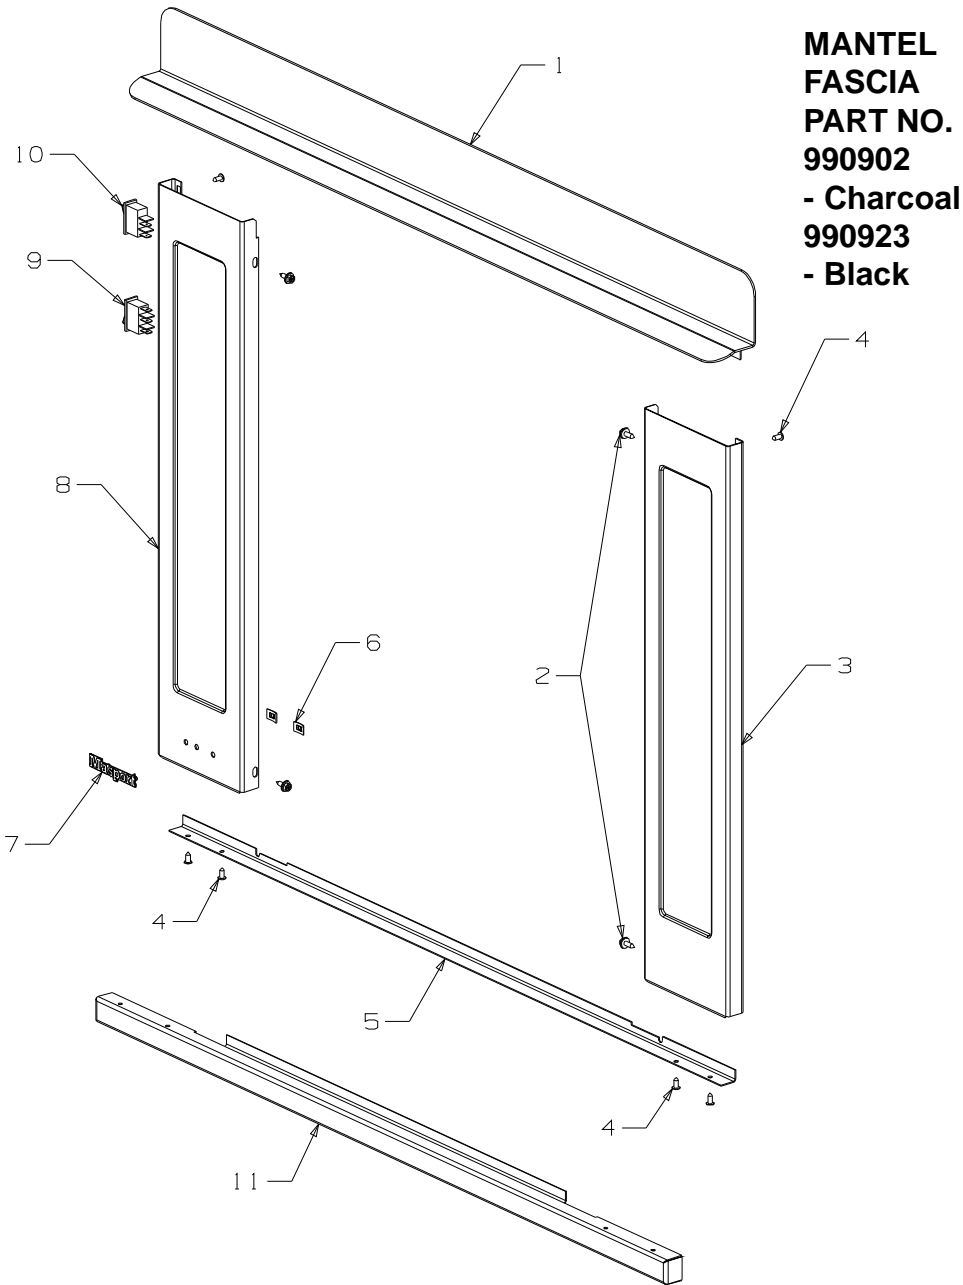

## MASONRY FLUE KIT

Part Number:  
588637

**NZ ONLY**

Part Number:  
 790078

Item No	Part No	Description	Qty	Item No	Part No	Description	Qty
1	501857	Screw, Pan M5 x 10	1	9	586732	Fan-3 Speed, Double End - Without Switch	1
2	990033	Plate-Mounting, Fan	1	10	590227	Loom-Adaptor, Fan	1
3	501580	Screw, Pan M5 x 16	4			<b>NOT ILLUSTRATED</b>	
4	503671	Grommet, 14mm OD x 6mm ID	2				
5	501330	Washer, Flat 5 x 10 x 1	4				
6	501856	Nut, M5 HEX	6				
7	503371	Washer, Fan Disc 5 ID x 10 OD	1		591321	Insulator-Utilux	4
8	503106	Washer, Flat 5	2				

**MANTEL  
FASCIA  
PART NO.  
990902  
- Charcoal  
990923  
- Black**

Item No	Part No	Description	Qty	Item No	Part No	Description	Qty
1	790032	Fascia-Top - Charcoal	1	<b>OPTIONAL HEARTH TRIMS</b>			
•	790215	Fascia-Top - Black	1	11	790108	Trim-Hearth, Mantel 25mm - Charcoal	1
2	503704	Screw, S/T 8 x .5	6	•	790080	Trim-Hearth, Mantel 50mm - Charcoal	1
3	790031	Fascia-Side, RH - Charcoal	1	•	790118	Trim-Hearth, Mantel 100mm - Charcoal	1
•	790214	Fascia-Side, RH - Black	1	•	791169	Trim-Hearth, Bevelled 25mm - Black	1
4	586737	Screw, S/T 8 x 10	4	•	791168	Trim-Hearth, Bevelled 50mm - Black	1
5	790077	Stiffener-Fascia - Black	1	•	791167	Trim-Hearth, Bevelled 100mm - Black	1
6	503381	Push Fix, Spire	2				
7	584581	Badge - Gold	1				
8	790030	Fascia-Side, LH - Charcoal	1				
•	790213	Fascia-Side, LH - Black	1				
9	503674	Switch-Fan, On/Off/On	1				
10	503260	Switch-Burner, On/Off	1				