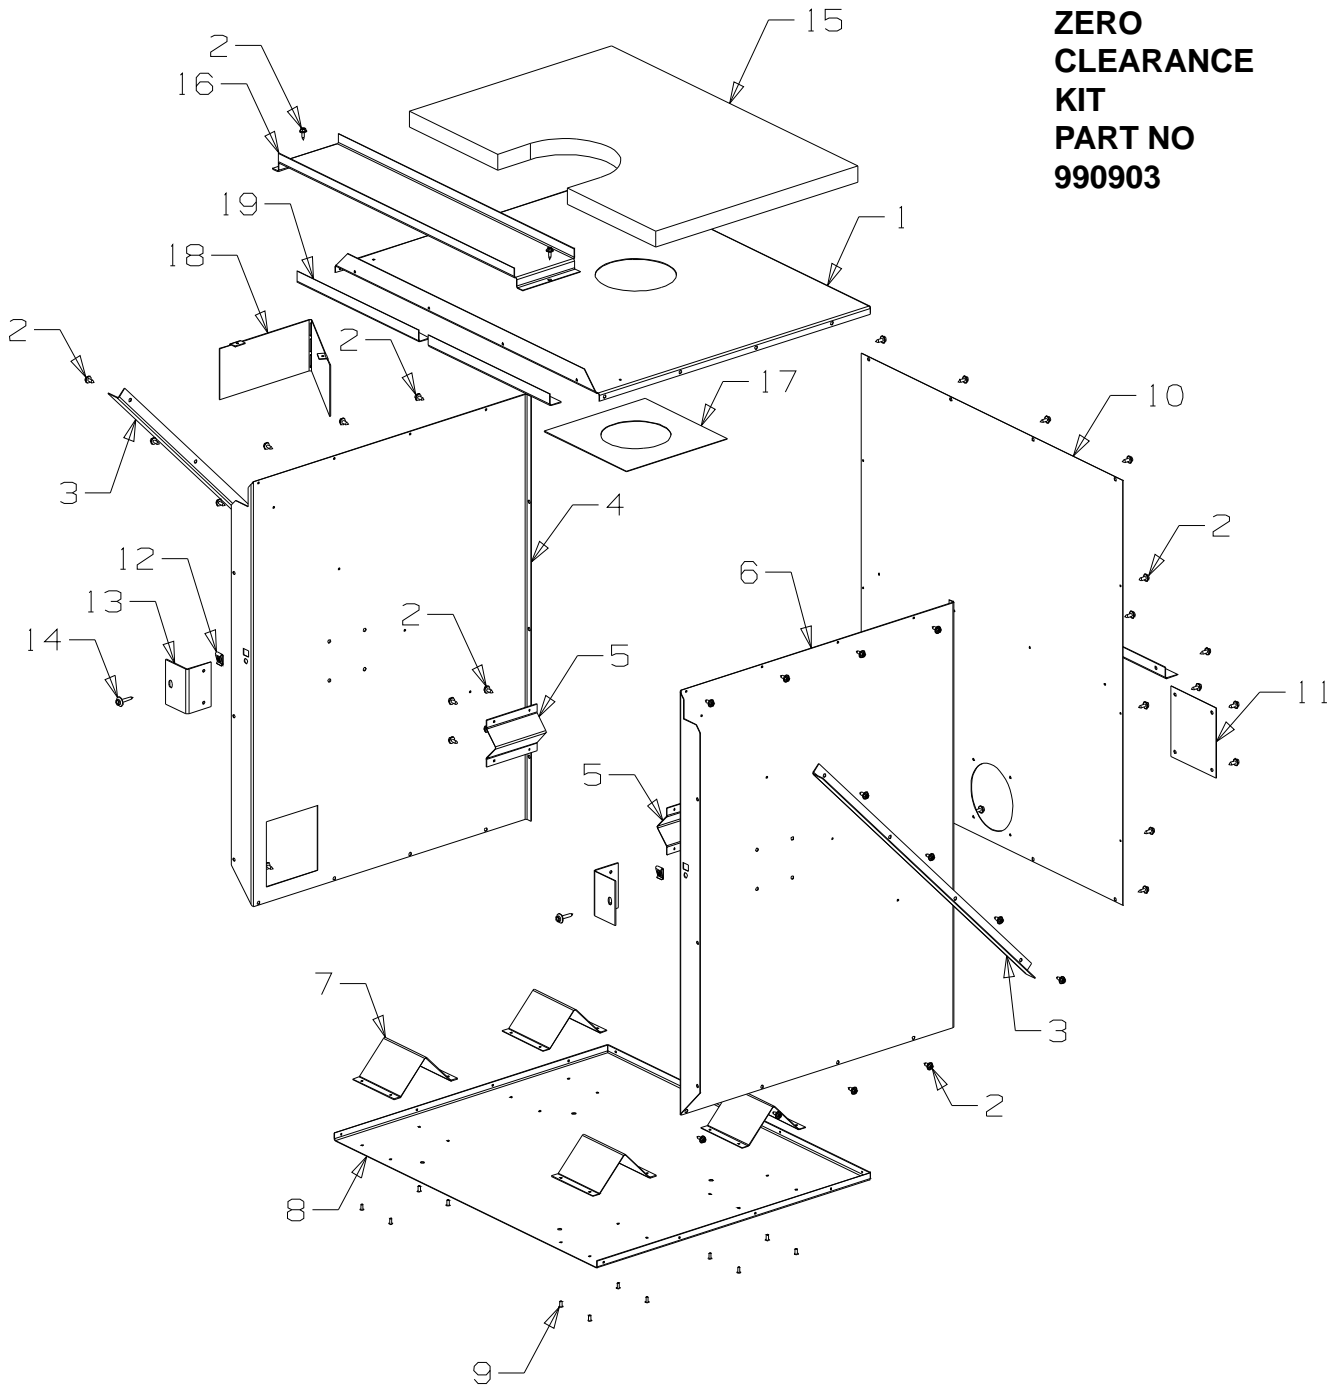

**Bold Text** = Assemblies  
**Bulleted Text** = Items included in Assemblies

**ZERO  
CLEARANCE  
KIT  
PART NO  
990903**

Item No	Part No	Description	Qty	Item No	Part No	Description	Qty
1	990070	Panel-Top	1	11	990147	Cover-Rear	1
2	503704	Screw; S/T 8 x .5	56	12	503388	Nut-Spire	2
3	990074	Spacer-Outer	3	13	990149	Bracket-Restraint	2
4	990069	Panel-Side, LH	1	14	503459	Screw; S/T 12 x 25	2
5	990072	Spacer-Inner	2	15	585405	Insulation-Outer Case, Rockwool	1
6	990068	Panel-Side, RH	1	16	990148	Heatsheild-Lintel	1
7	990071	Spacer-Base	4	17	990150	Plate-Cover, Flue	1
8	990067	Base	1	18	990151	Spreader-Flow	1
9	503429	Rivet-Pop 3.2 Dia x 4.8	16	19	990186	Deflector-Hot Air	2
10	990073	Panel-Rear	1				