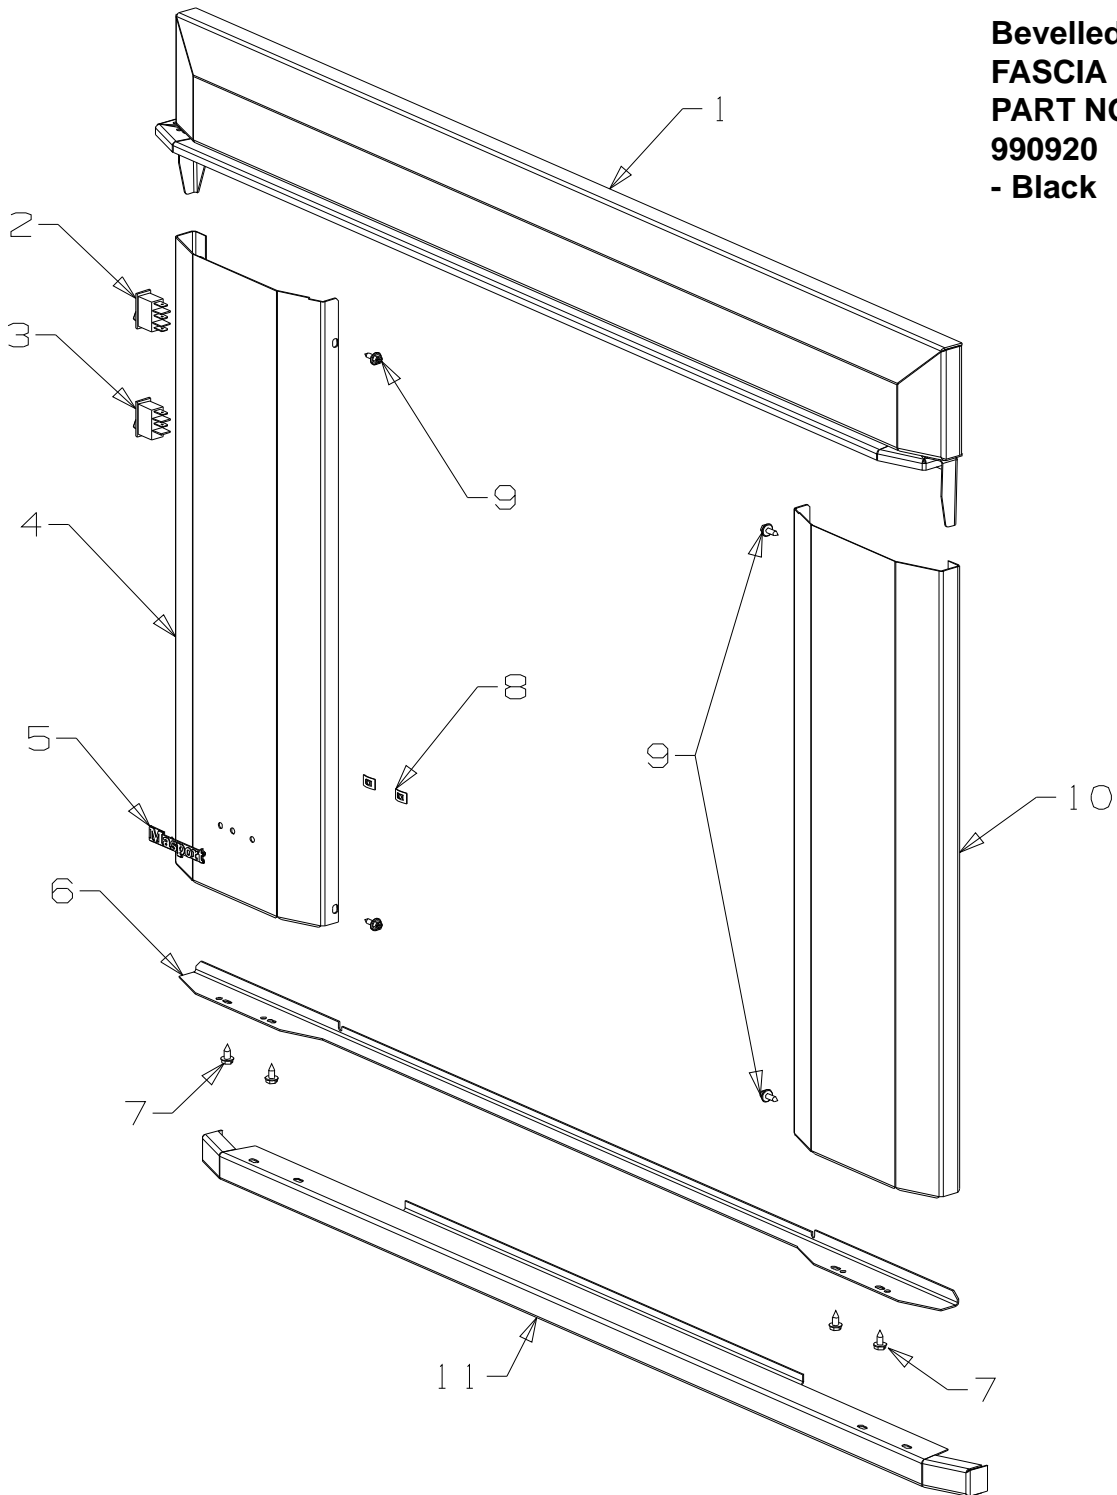

**Bevelled
FASCIA
PART NO.
990920
- Black**

Item No	Part No	Description	Qty	Item No	Part No	Description	Qty
1	990225	Fascia-Top - Black	1	7	586737	Screw, S/T 8 x 10	6
2	503260	Switch-Burner, On/Off	1	8	503381	Push Fix, Spire	2
3	503674	Switch-Fan, On/Off/On	1	9	503704	Screw, S/T 8 x .5	4
4	790169	Fascia-Side, LH - Black	1	10	790170	Fascia-Side, RH - Black	1
5	584581	Badge - Gold	1	11	790183	Trim-Hearth-Bevelled - 25mm - Black	1
6	990172	Stiffener-Fascia - Black	1