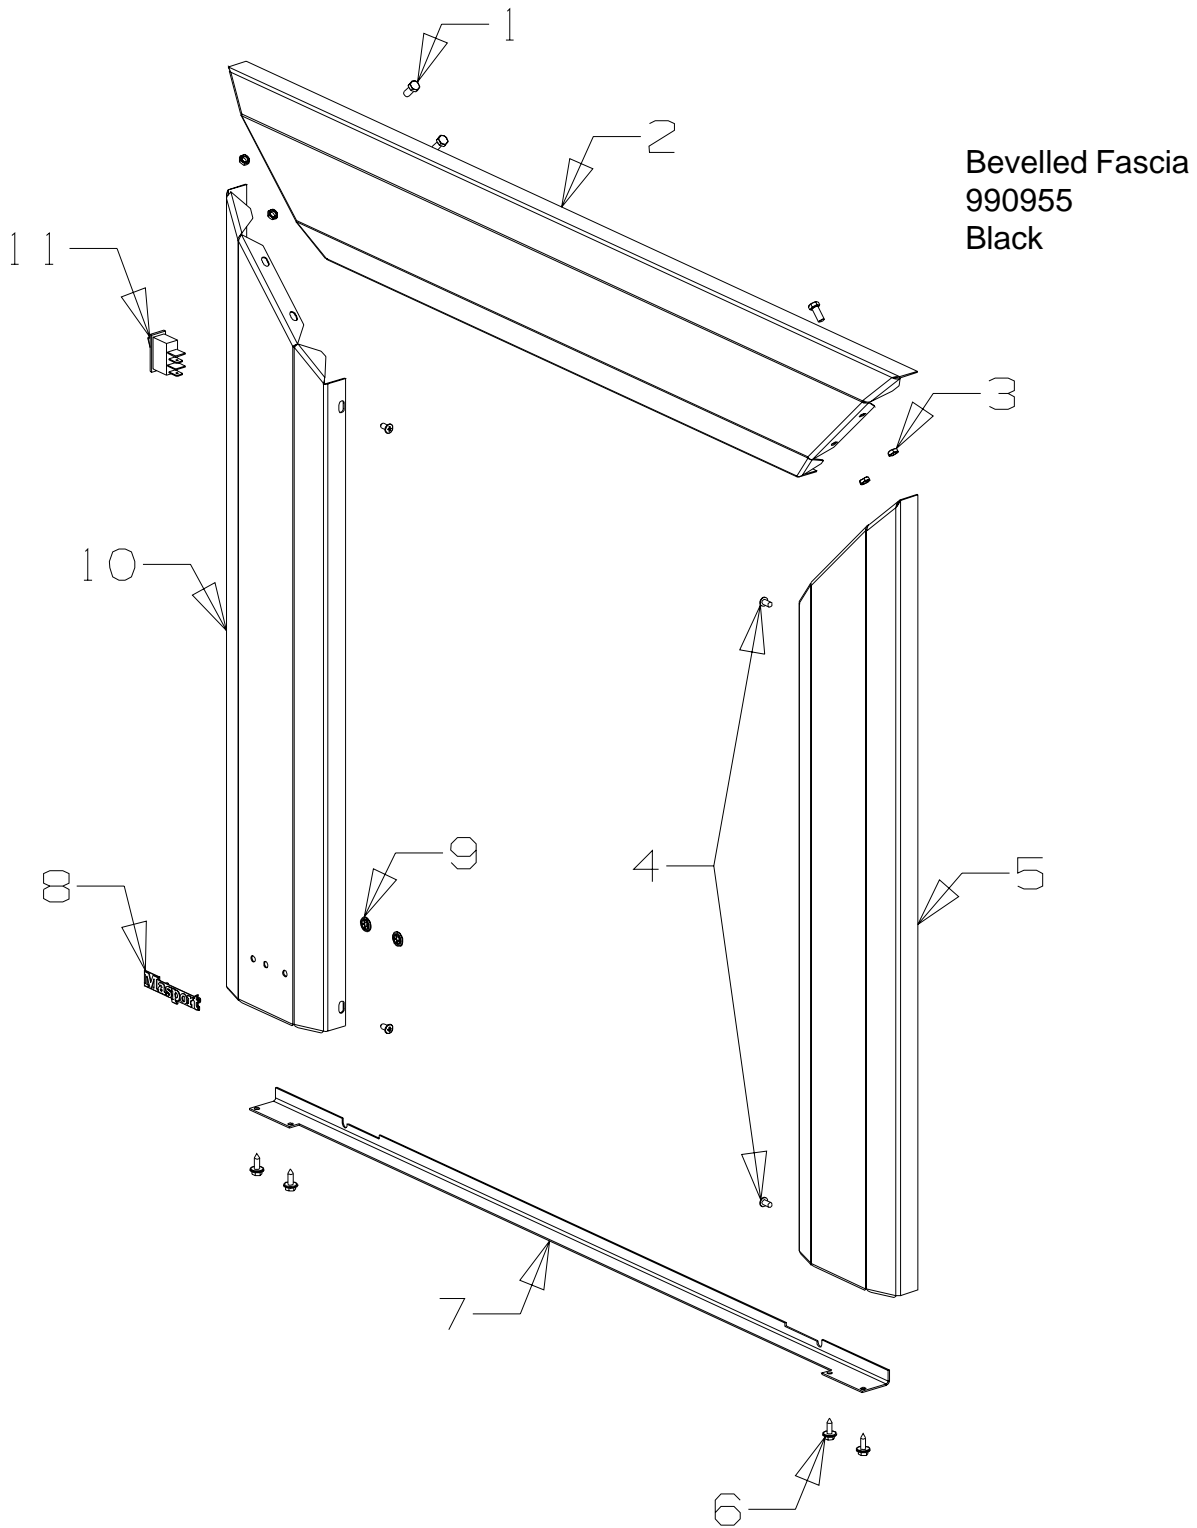

Bold Text = Assemblies
Bulleted Text = Items included in Assemblies

Zero Clearance Kit
990940

Item No	Part No	Description	Qty	Item No	Part No	Description	Qty
1	990150	Plate-Cover, Flue	1	10	990068	Panel-Side, RH	1
2	503704	Screw, S/T 8 x .5	36	11	990241	Rail-Bearer	2
3	990148	Heatshield-Lintel	1	12	990072	Spacer-Inner	2
4	990070	Panel-Top	1	13	990149	Bracket-Restraint	2
5	990186	Deflector-Hot Air	2	14	503388	Nut-Spire	2
6	585405	Insulation-Outer Case, Rockwool	1	16	990067	Base	1
7	990073	Panel-Rear	1	17	990071	Spacer-Base	4
8	990074	Spacer-Outer	3	18	990069	Panel-Side, LH	1
9	503429	Rivet-Pop, 3.2 Dia x 4.8	36	19	990387	Spreader-Flow	1

Item No	Part No	Description	Qty	Item No	Part No	Description	Qty
1	790243	Panel Assy-Top - Black	1	7	584581	Badge - Gold	1
4	503259	Screw, S/T 10 x .5	10	8	503381	Clip-Starlock, 4 Dia	2
2	586367	Screw, S/T 8 x 10	6	9	798432	Fascia-Side, LH - Black	1
3	790170	Fascia-Side, RH - Black	1			NOT ILLUSTRATED	
5	790198	Louvre Assy - Black	1				
6	790183	Trim-Hearth, 25mm - Black	1		590290	Decal-Control	1
	790413	Trim-Hearth, 50mm - Black	1		590291	Lead-Earth	1
	790414	Trim-Hearth, 100mm - Black	1				

Item No	Part No	Description	Qty	Item No	Part No	Description	Qty
1	501058	Screw, Set M5 x 12	4	9	503381	Clip-Starlock, 4 Dia	2
2	790218	Fascia-Top - Black	1	10	790430	Fascia-Side, LH	1
3	501856	Nut, M5	4	11	503674	Switch-Fan ON/OFF/ON	1
4	586737	Screw, 8 x 10	4			NOT ILLUSTRATED	
5	790217	Fascia-Side, RH	1		590290	Decal - Control	1
6	503704	Screw, S/T 8 x .5	4		590291	Lead-Earth	1
7	990054	Stiffener-Fascia	1				
8	584581	Badge	1				