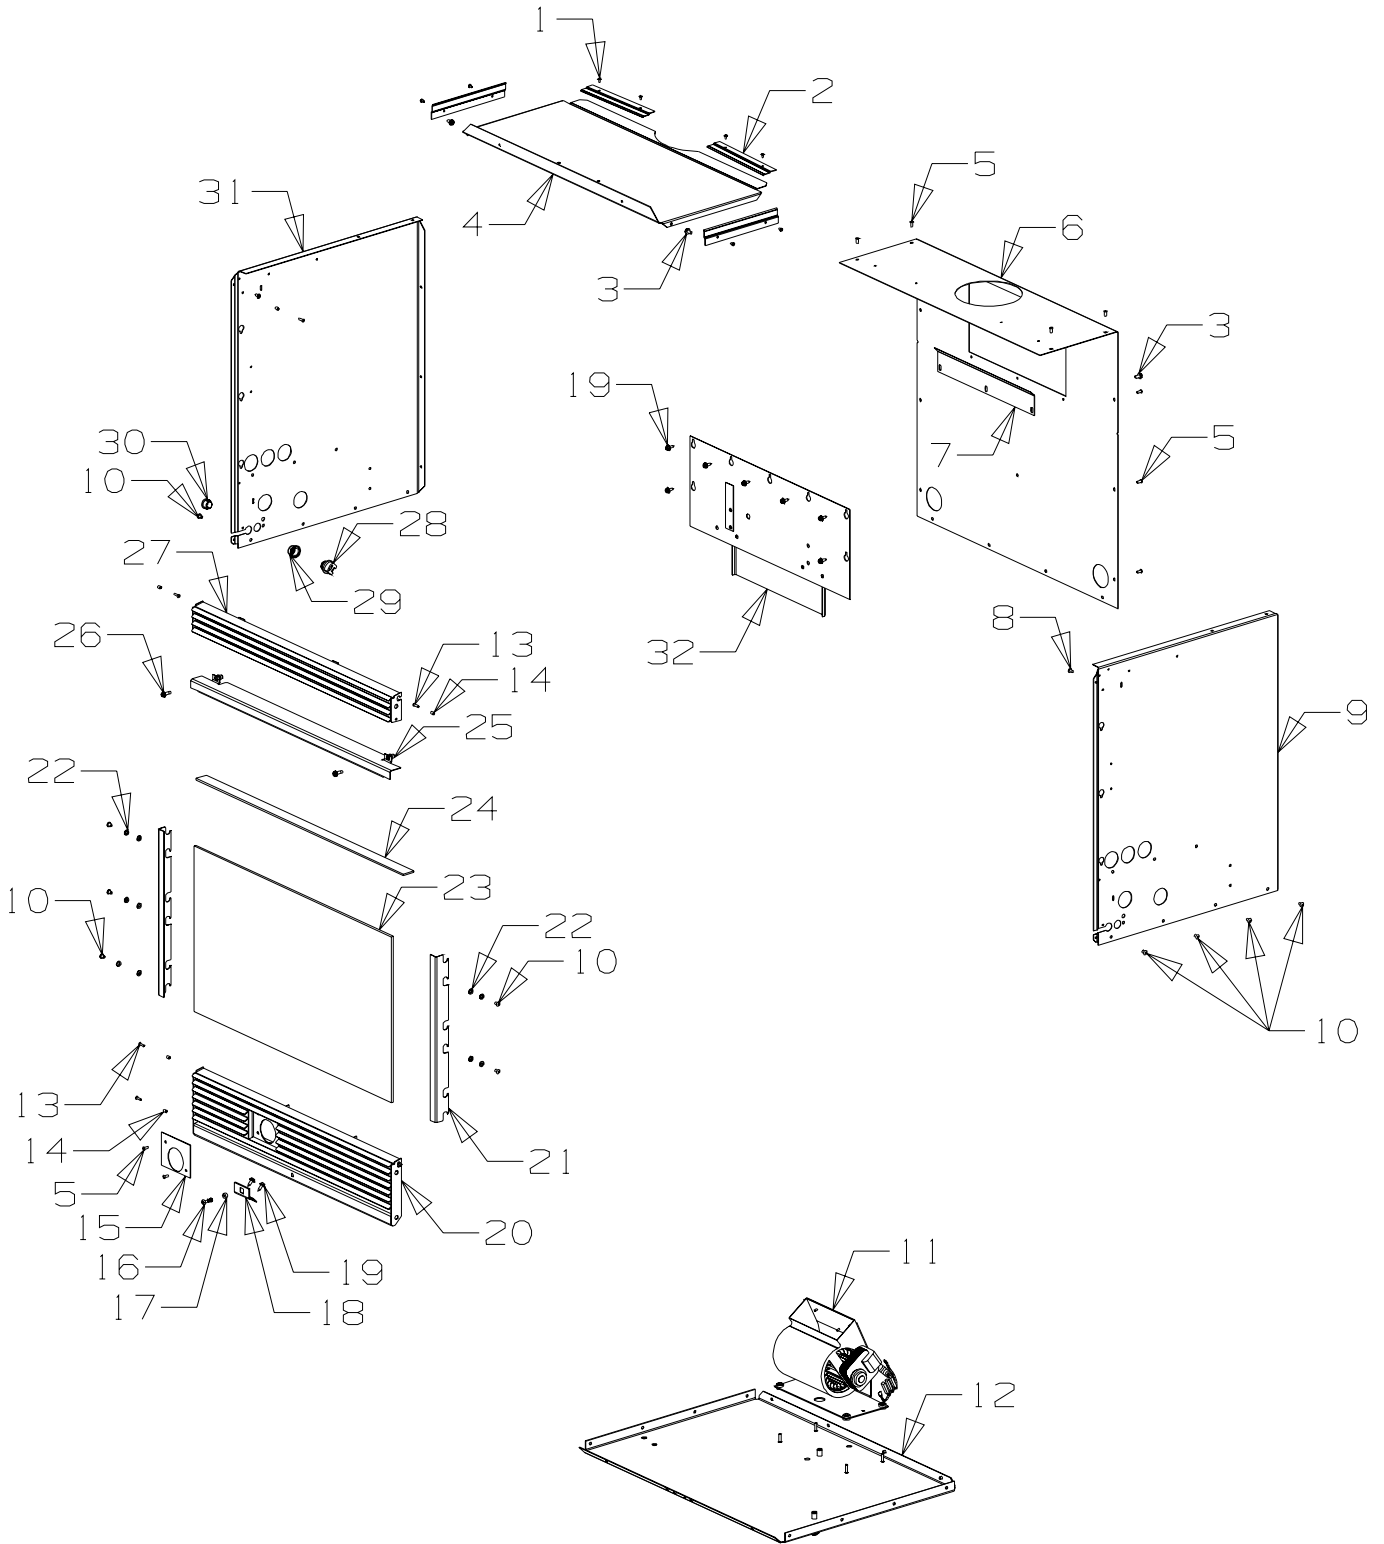

From Serial Number 4012308

Month and Year of Manufacture: August 2003

Item No	Part No	Description	Qty	Item No	Part No	Description	Qty
1	501767	Rivet-Pop 3.2 Dia x 3.2	8	19	503704	Screw, S/T 8 x .5	13
2	986514	Case-Outer, Guide Rail	4	20	790251	Grille-7, Bottom - Black (Incl. items 5(2), 15)	1
3	503630	Screw; S/T 10 x .4	19	21	790308	Trim-Glass, Side - Black	2
4	986513	Case-Outer Top	1	22	501330	Washer, Flat 5 x 10 x 1	12
5	503586	Rivet, 4.0 Dia	16	23	790300	Glass - 5 x 580 x 332 (Incl. Tape)	1
6	990331	Case-Outer, Rear	1	24	700714	• Tape - 3 x 5 x 610	1
7	990335	Bracket-Support, Diverter	1	25	790236	Trim-Glass, Top - Black (Incl. Tape)	1
8	586737	Screw, S/T 8 x 19	4	26	503489	Screw, Set M5 x 16	2
9	990332	Case-Outer, Side RH	1	27	790261	Louvre Assy-Top - Black	1
10	503272	Rivet-Pop 4.8 Dia x 4.8	18	29	577089	Nut-Cable	1
11	790427	Fan Assy	1	28	502068	Clamp-Cable	1
12	990329	Base Assy-Fire	1	30	586734	Bush-Plastic	1
13	503165	Rivet-Pop, 3.2 Dia x 6.4	6	31	990333	Case-Outer, Side LH	1
14	985310	Bush	6	32	790471	Heatshield-Fan	1
15	590399	Plate-Lighting Instruction	1				
16	503817	Stud-Dzus	1				
17	503818	Grommet-Dzus	1				
18	990281	Plate-Latch	1				

Bold Text = Assemblies
Bulleted Text = Items included in Assemblies

Zero Clearance Kit
990940

Item No	Part No	Description	Qty	Item No	Part No	Description	Qty
1	990150	Plate-Cover, Flue	1	10	990068	Panel-Side, RH	1
2	503704	Screw, S/T 8 x .5	36	11	990241	Rail-Bearer	2
3	990148	Heatshield-Lintel	1	12	990072	Spacer-Inner	2
4	990070	Panel-Top	1	13	990149	Bracket-Restraint	2
5	990186	Deflector-Hot Air	2	14	503388	Nut-Spire	2
6	585405	Insulation-Outer Case, Rockwool	1	16	990067	Base	1
7	990073	Panel-Rear	1	17	990071	Spacer-Base	4
8	990074	Spacer-Outer	3	18	990069	Panel-Side, LH	1
9	503429	Rivet-Pop, 3.2 Dia x 4.8	36	19	990387	Spreader-Flow	1