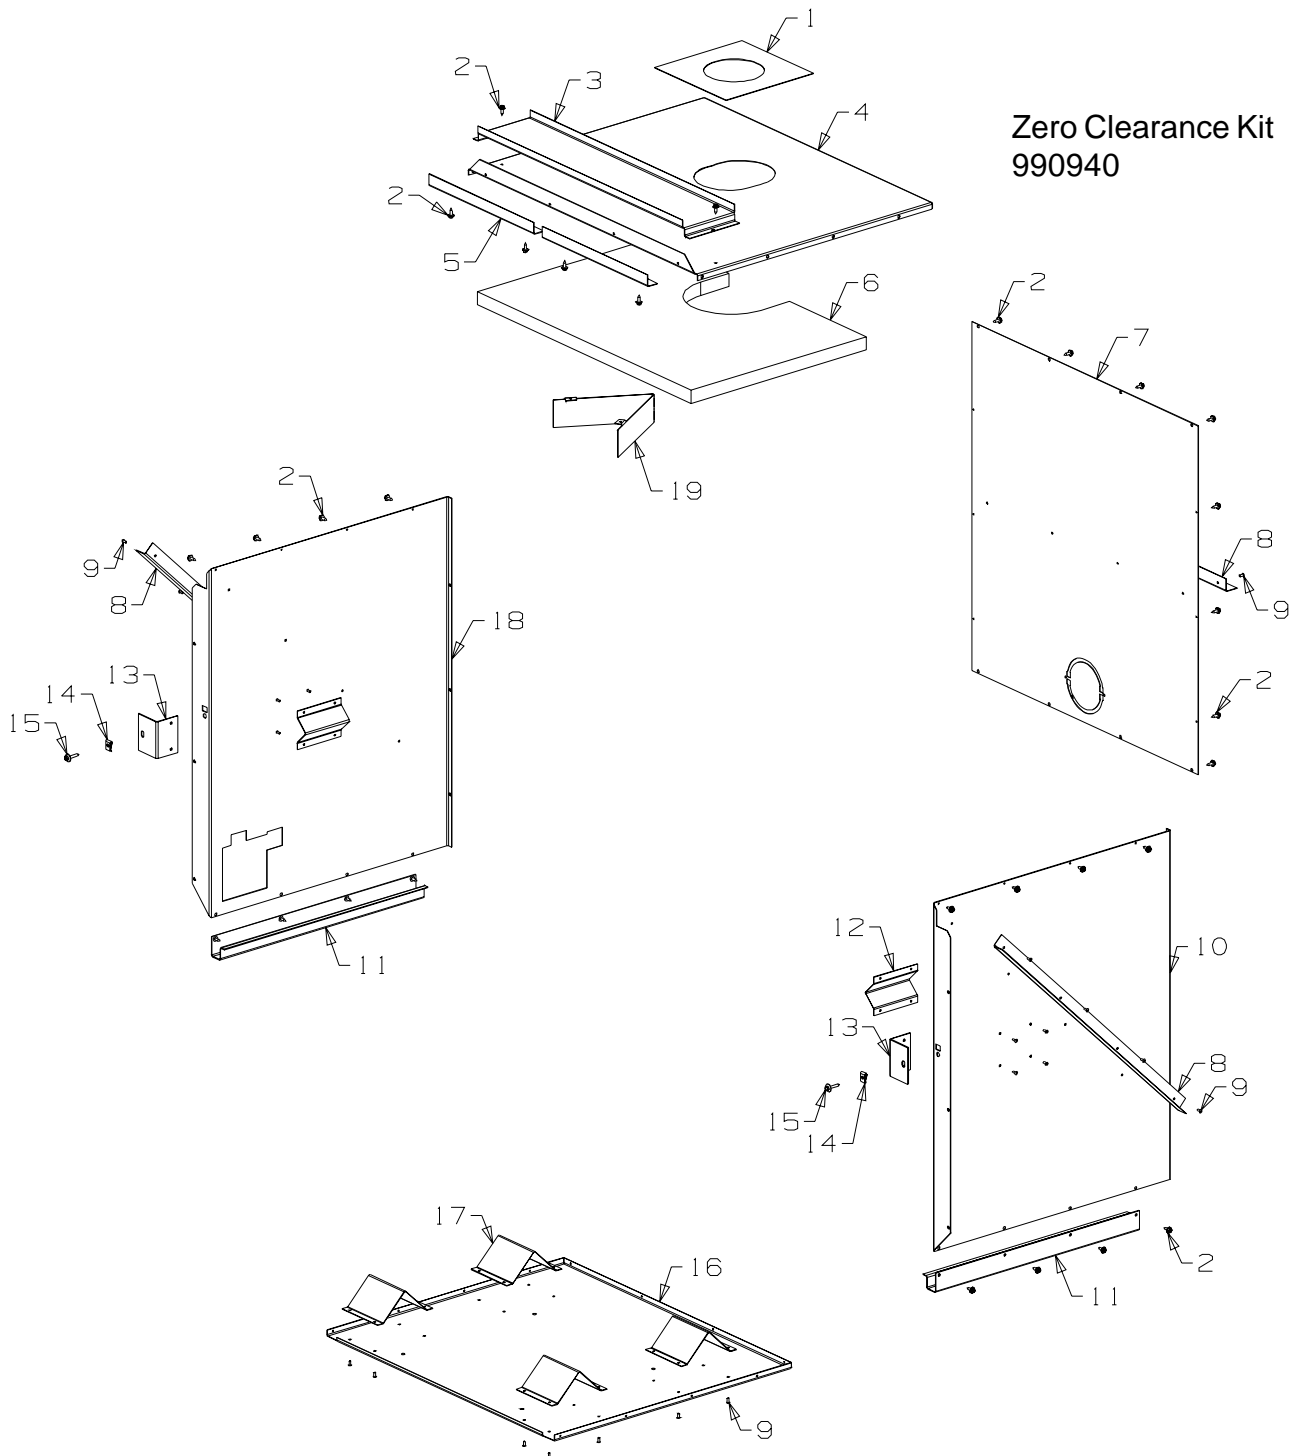

From Serial Number 4012308

Month and Year of Manufacture: August 2003

Item No	Part No	Description	Qty	Item No	Part No	Description	Qty
1	501767	Rivet-Pop 3.2 Dia x 3.2	8	19	503704	Screw, S/T 8 x .5	13
2	986514	Case-Outer, Guide Rail	4	20	790251	Grille-7, Bottom - Black (Incl. items 5(2), 15)	1
3	503630	Screw; S/T 10 x .4	19	21	790308	Trim-Glass, Side - Black	2
4	986513	Case-Outer Top	1	22	501330	Washer, Flat 5 x 10 x 1	12
5	503586	Rivet, 4.0 Dia	16	23	790300	Glass - 5 x 580 x 332 (Incl. Tape)	1
6	990331	Case-Outer, Rear	1	24	700714	• Tape - 3 x 5 x 610	1
7	990335	Bracket-Support, Diverter	1	25	790236	Trim-Glass, Top - Black (Incl. Tape)	1
8	586737	Screw, S/T 8 x 19	4	26	503489	Screw, Set M5 x 16	2
9	990332	Case-Outer, Side RH	1	27	790261	Louvre Assy-Top - Black	1
10	503272	Rivet-Pop 4.8 Dia x 4.8	18	29	577089	Nut-Cable	1
11	790427	Fan Assy	1	28	502068	Clamp-Cable	1
12	990329	Base Assy-Fire	1	30	586734	Bush-Plastic	1
13	503165	Rivet-Pop, 3.2 Dia x 6.4	6	31	990333	Case-Outer, Side LH	1
14	985310	Bush	6	32	790471	Heatshield-Fan	1
15	590399	Plate-Lighting Instruction	1				
16	503817	Stud-Dzus	1				
17	503818	Grommet-Dzus	1				
18	990281	Plate-Latch	1				

Bold Text = Assemblies
Bulleted Text = Items included in Assemblies

Zero Clearance Kit
990940

Item No	Part No	Description	Qty	Item No	Part No	Description	Qty
1	990150	Plate-Cover, Flue	1	10	990068	Panel-Side, RH	1
2	503704	Screw, S/T 8 x .5	36	11	990241	Rail-Bearer	2
3	990148	Heatshield-Lintel	1	12	990072	Spacer-Inner	2
4	990070	Panel-Top	1	13	990149	Bracket-Restraint	2
5	990186	Deflector-Hot Air	2	14	503388	Nut-Spire	2
6	585405	Insulation-Outer Case, Rockwool	1	16	990067	Base	1
7	990073	Panel-Rear	1	17	990071	Spacer-Base	4
8	990074	Spacer-Outer	3	18	990069	Panel-Side, LH	1
9	503429	Rivet-Pop, 3.2 Dia x 4.8	36	19	990387	Spreader-Flow	1