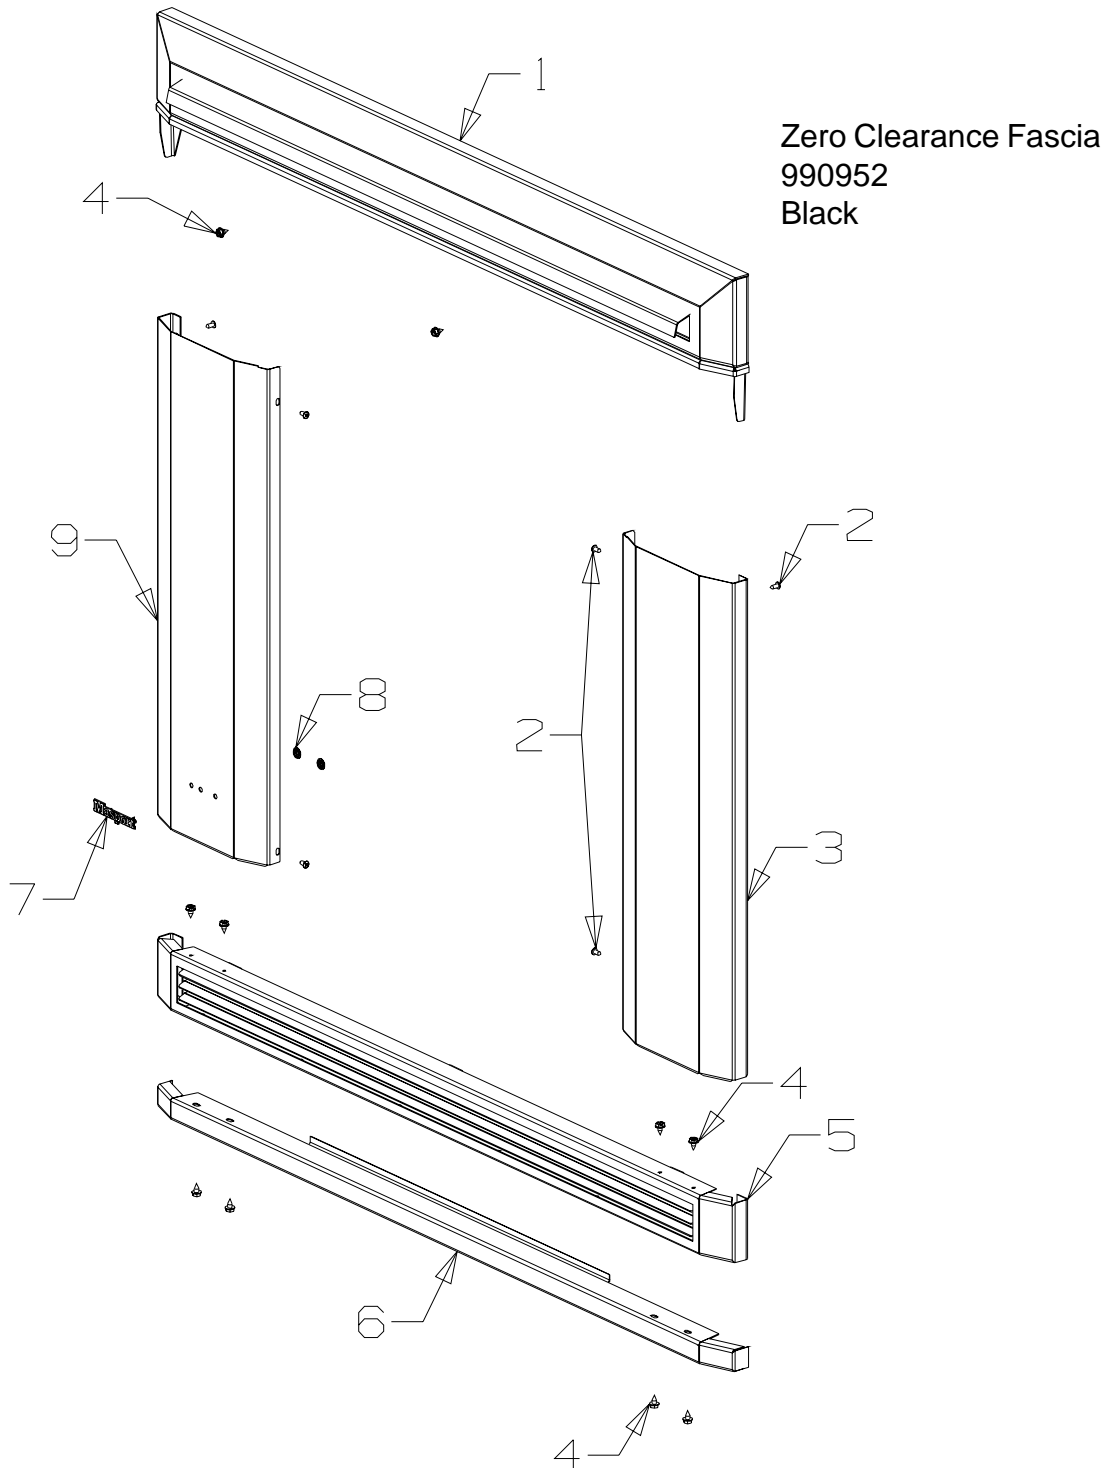

Bold Text = Assemblies
Bulleted Text = Items included in Assemblies

Zero Clearance Kit
990940

Item No	Part No	Description	Qty	Item No	Part No	Description	Qty
1	990150	Plate-Cover, Flue	1	10	990068	Panel-Side, RH	1
2	503704	Screw, S/T 8 x .5	36	11	990241	Rail-Bearer	2
3	990148	Heatshield-Lintel	1	12	990072	Spacer-Inner	2
4	990070	Panel-Top	1	13	990149	Bracket-Restraint	2
5	990186	Deflector-Hot Air	2	14	503388	Nut-Spire	2
6	585405	Insulation-Outer Case, Rockwool	1	16	990067	Base	1
7	990073	Panel-Rear	1	17	990071	Spacer-Base	4
8	990074	Spacer-Outer	3	18	990069	Panel-Side, LH	1
9	503429	Rivet-Pop, 3.2 Dia x 4.8	36	19	990387	Spreader-Flow	1