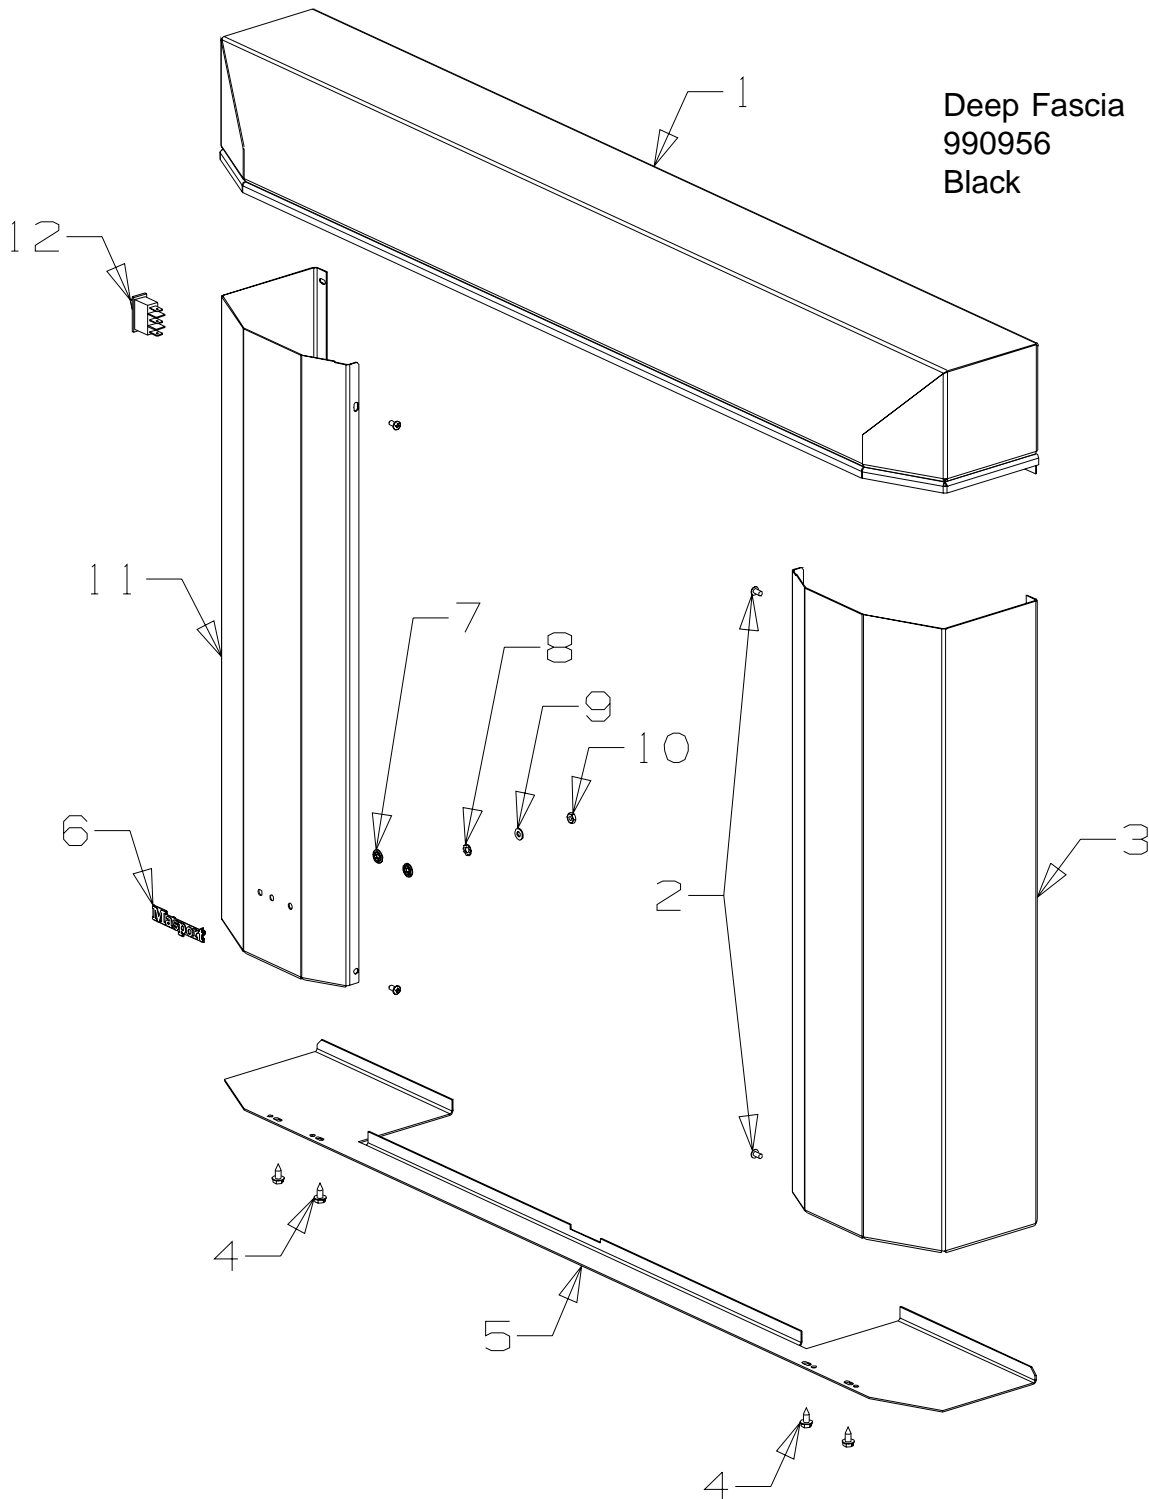

Bold Text = Assemblies
Bulleted Text = Items included in Assemblies

Zero Clearance Kit
990940

Item No	Part No	Description	Qty	Item No	Part No	Description	Qty
1	990150	Plate-Cover, Flue	1	10	990068	Panel-Side, RH	1
2	503704	Screw, S/T 8 x .5	36	11	990241	Rail-Bearer	2
3	990148	Heatshield-Lintel	1	12	990072	Spacer-Inner	2
4	990070	Panel-Top	1	13	990149	Bracket-Restraint	2
5	990186	Deflector-Hot Air	2	14	503388	Nut-Spire	2
6	585405	Insulation-Outer Case, Rockwool	1	16	990067	Base	1
7	990073	Panel-Rear	1	17	990071	Spacer-Base	4
8	990074	Spacer-Outer	3	18	990069	Panel-Side, LH	1
9	503429	Rivet-Pop, 3.2 Dia x 4.8	36	19	990387	Spreader-Flow	1

Item No	Part No	Description	Qty	Item No	Part No	Description	Qty
1	501058	Screw, Set M5 x 12	4	9	503381	Clip-Starlock, 4 Dia	2
2	790218	Fascia-Top - Black	1	10	790430	Fascia-Side, LH	1
3	501856	Nut, M5	4	11	503674	Switch-Fan ON/OFF/ON	1
4	586737	Screw, 8 x 10	4			NOT ILLUSTRATED	
5	790217	Fascia-Side, RH	1		590290	Decal - Control	1
6	503704	Screw, S/T 8 x .5	4		590291	Lead-Earth	1
7	990054	Stiffener-Fascia	1				
8	584581	Badge	1				

When ordering PLEASE QUOTE PART NUMBER & Description, NOT Illustration No.
Determine right or left hand side from standing in operating position

Item No	Part No	Description	Qty	Item No	Part No	Description	Qty
1	790469	Panel Assy-Top - Black	1	10	503622	Nut, M4	1
2	586737	Screw, S/T 8 x 10	4	11	790460	Fascia-Side, RH - Black	1
3	790442	Fascia-Side, RH - Black	1	12	503674	Switch-Fan, ON/OFF/ON	1
4	503259	Screw, S/T 10 x .4	4			NOT ILLUSTRATED	
5	990439	Stiffener - Black	1				
6	584581	Badge - Gold	1				
7	503381	Clip-Starlock, 4 Dia	2		590290	Decal - Control	1
8	503371	Screw, Set M5 x 12	4		590291	Lead-Earth	1
9	503593	Washer-Flat 4 x 9 x 1	1				