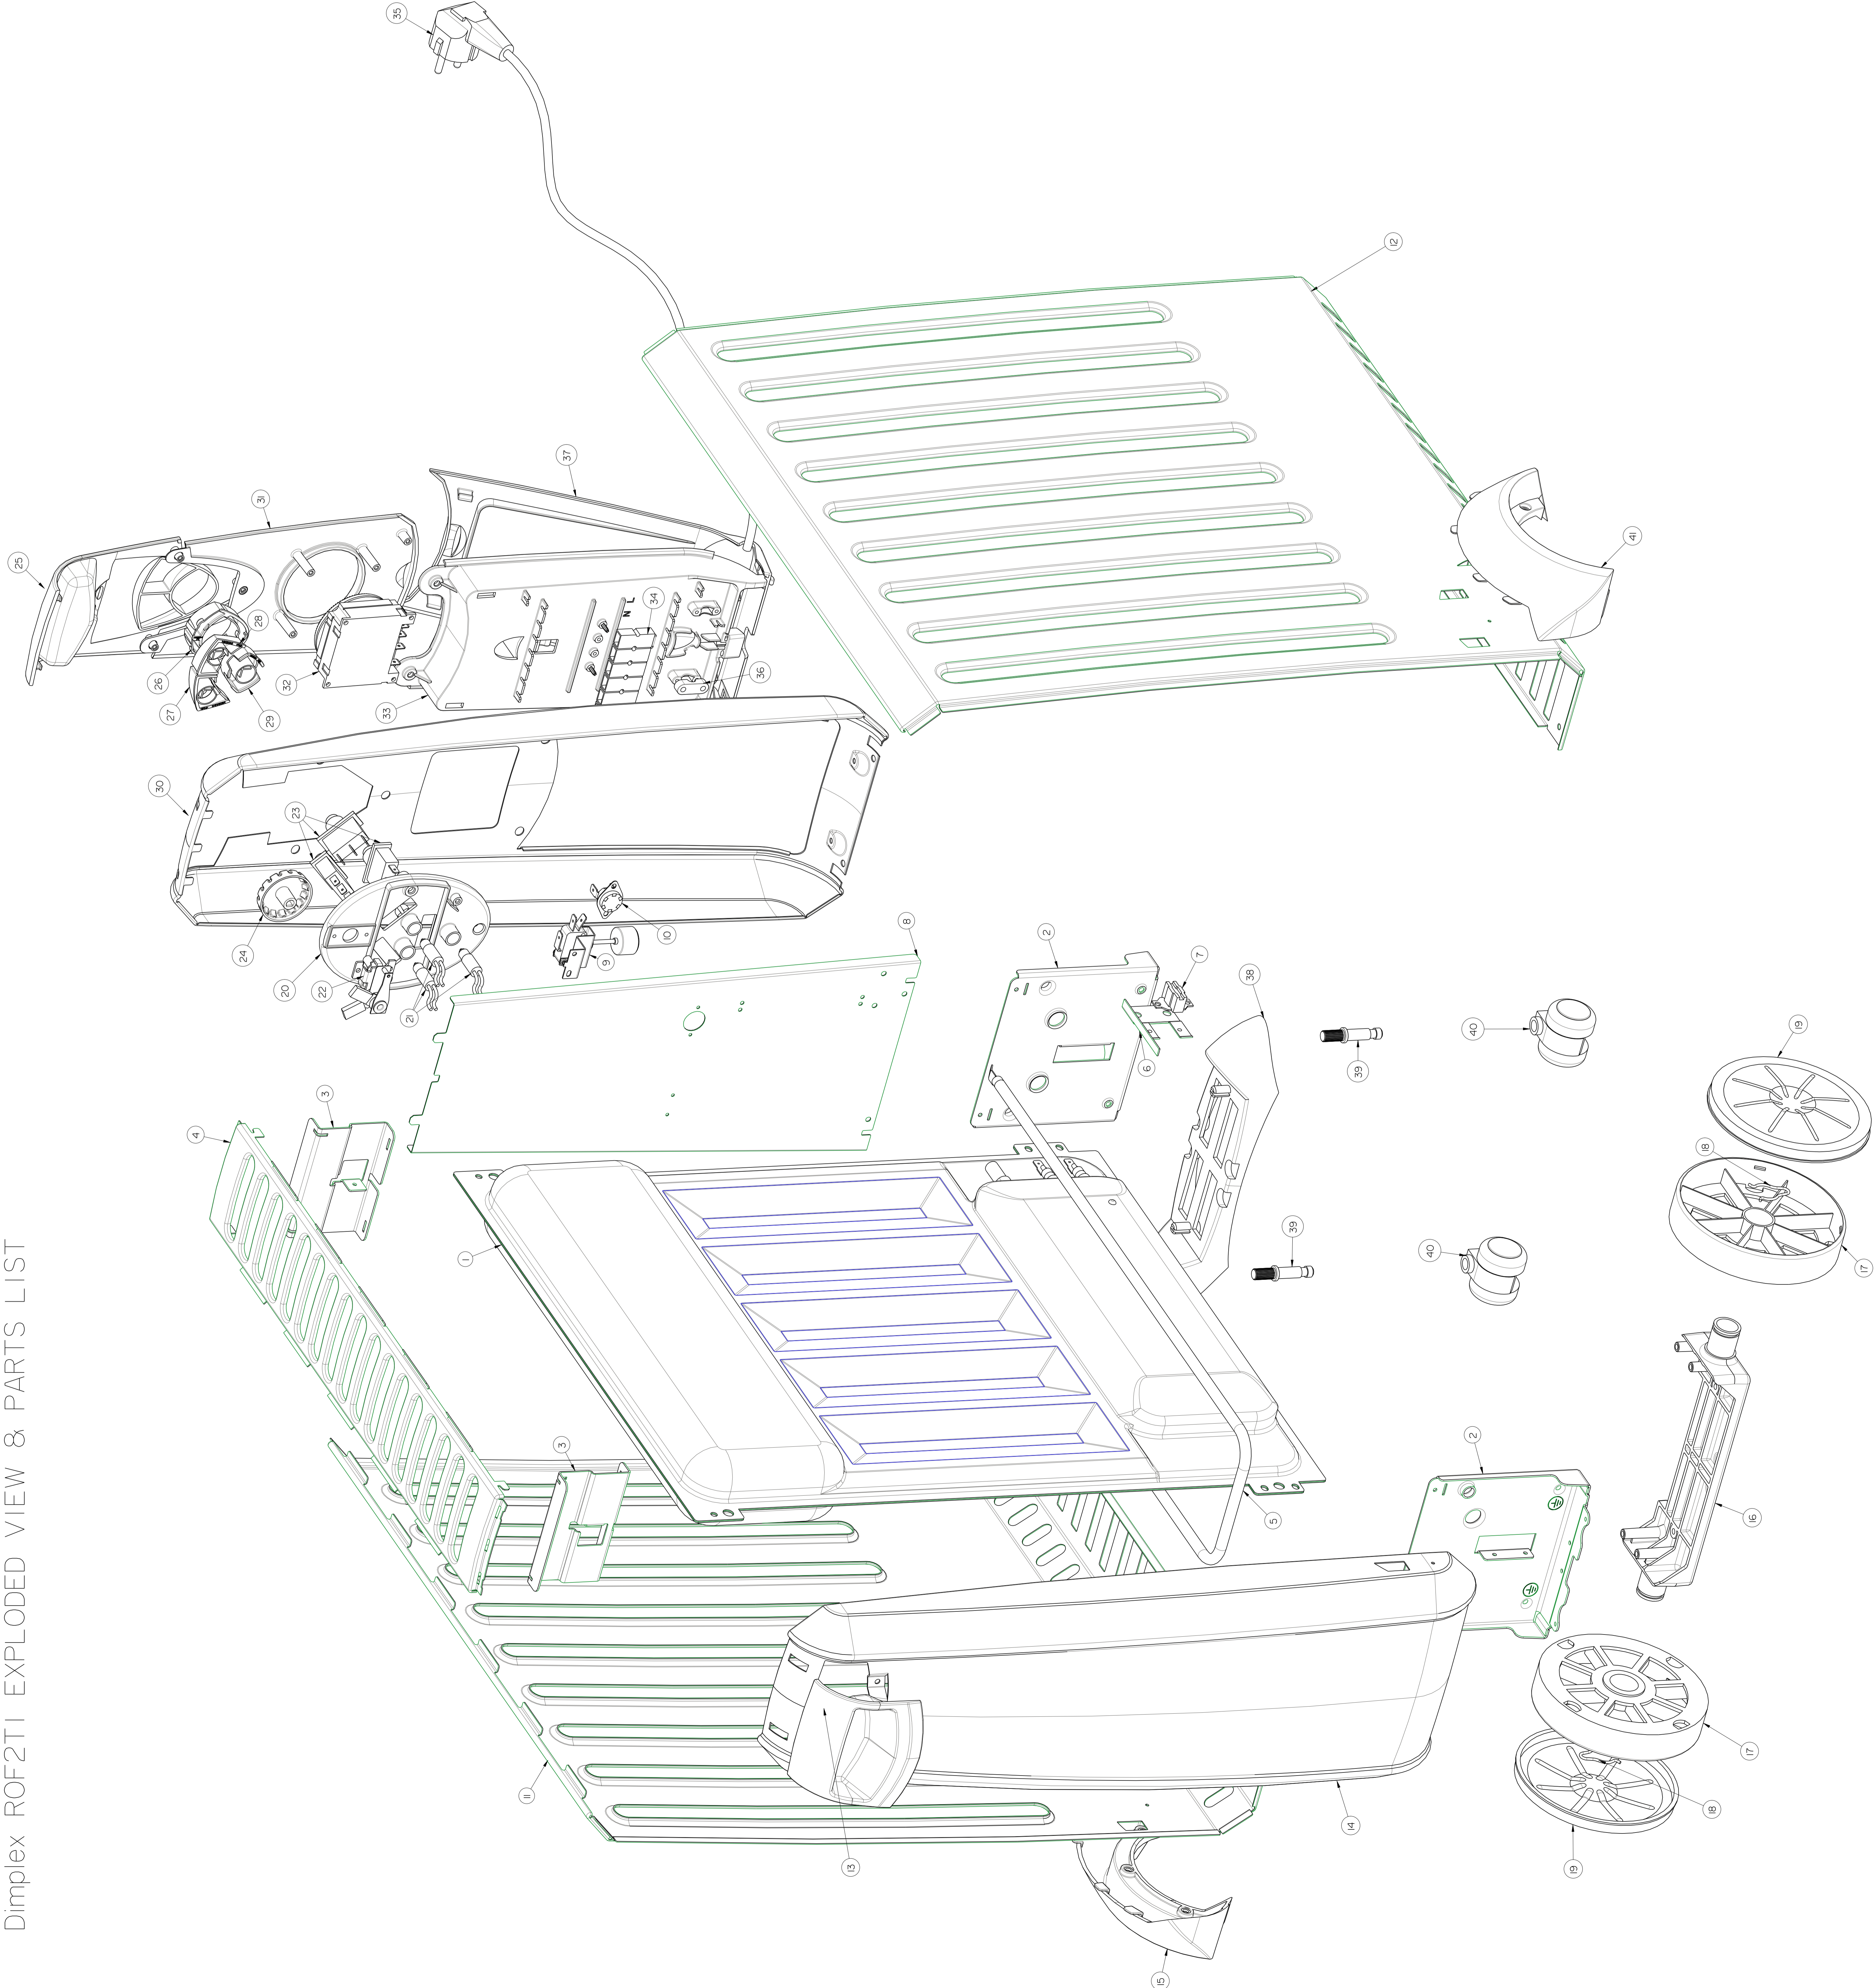

Dimplex ROF2TI EXPLODED VIEW & PARTS LIST

ITEM No.	No. OF	DESCRIPTION	PART No.
1	1	Inner Oil Panel Assembly	22/50023/0
2	2	Bottom Corner Support Bracket	1/80157/0
3	2	Top Corner Support Bracket	1/80208/0
4	1	Top Air Outlet Grille	1/80137/0
5	1	500W Boost Element	03/16534/0
6	1	Oil Panel Cut-out Mounting Bracket	1/80225/0
7	1	Ceramic Cut-out	03/12352/0
8	1	Control End Baffle	1/80216/0
9	1	Tilt Switch	03/16561/0
10	1	End Baffle 1/2" Disc Cut-out	03/16553/0
11	1	Front RH Panel	1/80121/0
12	1	Front LH Panel	1/80226/0
13	1	Handle	1/80235/0
14	1	Free End Panel	1/80142/0
15	1	RH Wheel Arch	1/80237/0
16	1	Rear Wheel Axle	1/80230/0
17	2	Rear Wheel	1/80234/0
18	2	Spring Clip	1/80262/0
19	2	Wheel Hub Cap	1/80246/0
20	1	Control Carrier	1/80238/0
21	3	Neon	03/16588/0
22	1	Thermostat	03/16522/0
23	3	Push Button Switch	03/16546/0
24	1	Thermostat Knob	1/80243/0
25	1	Control Moulding	1/80213/0
26	1	Neon Lens	1/80239/0
27	1	RH Heat Button	1/80242/0
28	1	LH Heat Button	1/80241/0
29	1	Boost Heat Button	1/80240/0
30	1	Control End Panel Timer Version	1/80227/0
31	1	Timer Moulding	1/80245/0
32	1	Timer	3/12403/0
33	1	Cable Storage Moulding	1/80231/0
34	1	6-Way Insulated Connector	03/16555/0
35	1	Plug & Cord Set	03/16564/0
36	1	Cable Clamp	03/16562/0
37	1	Cable Storage Cover	1/80232/0
38	1	Castor Trim	1/80236/0
39	2	Castor Shaft	03/16555/0
40	2	Castor	03/16563/0
41	1	LH Wheel Arch	1/80218/0