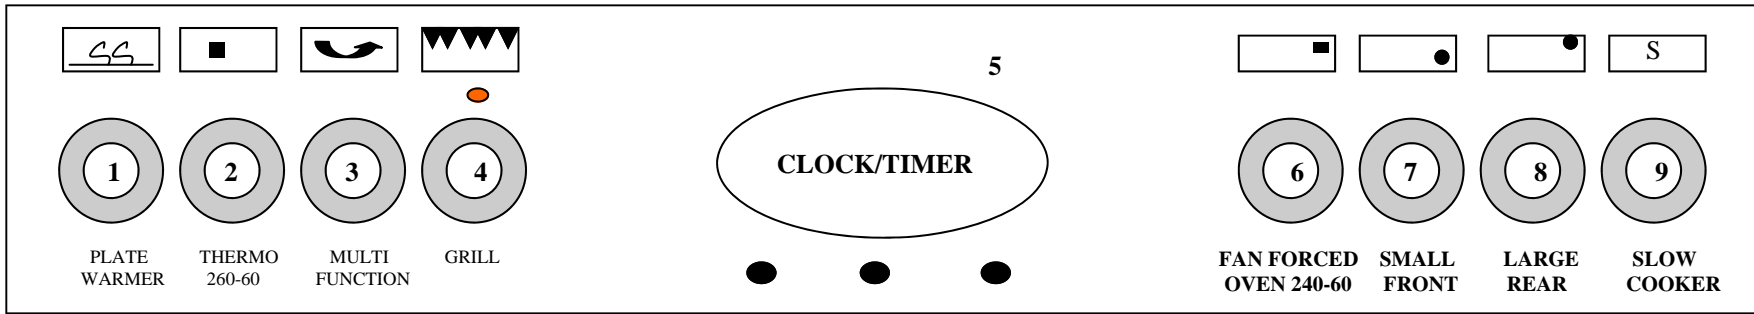

**STOVES 1100E 1100MM WIDE STERLING ELECTRIC RANGE COOKER**

**INDUCTION CONTROLS**

**OVEN**

- |   |   |
|---|---|
| 1 | - Plate Warmer control  |
| 2 | - Thermostat 260-60 degrees   |
| 3 | - Multi Function Oven   |
| 4 | - Grill/Fan Grill switch (clockwise full grill, anti clockwise 1/2 grill) |
| 5 | - Clock Timer   |
| 6 | - Fan forced Oven   |
| 7 | - Small Front element   |
| 8 | - Large Rear element  |
| 9 | - Slow Cooker (on/off)  |

**MULTI FUNCTION OVEN**

**GRILL**

**STORAGE DRAWER**

**SLOW COOKER**

STOVES 1100E 1100MM WIDE STERLING ELECTRIC RANGE COOKER

INDUCTION COOKTOP