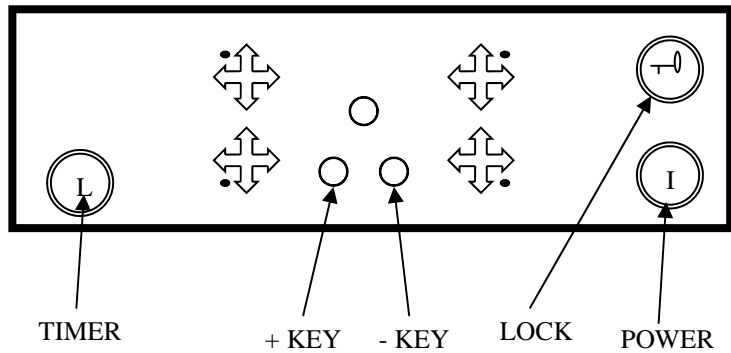

**STOVES 1100E 1100MM WIDE STERLING ELECTRIC RANGE COOKER**

**INDUCTION CONTROLS**

**OVEN**

- |   |   |
|---|---|
| 1 | - Plate Warmer control  |
| 2 | - Thermostat 260-60 degrees   |
| 3 | - Multi Function Oven   |
| 4 | - Grill/Fan Grill switch (clockwise full grill, anti clockwise 1/2 grill) |
| 5 | - Clock Timer   |
| 6 | - Fan forced Oven   |
| 7 | - Small Front element   |
| 8 | - Large Rear element  |
| 9 | - Slow Cooker (on/off)  |

**MULTI FUNCTION OVEN**

**GRILL**

**STORAGE DRAWER**

**SLOW COOKER**

STOVES 1100E 1100MM WIDE STERLING ELECTRIC RANGE COOKER

INDUCTION COOKTOP