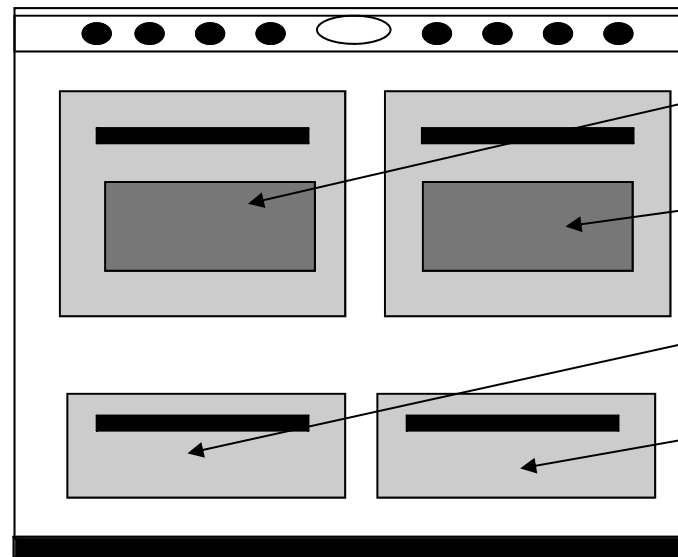

**STOVES 1100E 1100MM WIDE STERLING ELECTRIC RANGE COOKER**

**INDUCTION CONTROLS**

**OVEN**

- |   |   |
|---|---|
| 1 | - Plate Warmer control  |
| 2 | - Thermostat 260-60 degrees   |
| 3 | - Multi Function Oven   |
| 4 | - Grill/Fan Grill switch (clockwise full grill, anti clockwise 1/2 grill) |
| 5 | - Clock Timer   |
| 6 | - Fan forced Oven   |
| 7 | - Small Front element   |
| 8 | - Large Rear element  |
| 9 | - Slow Cooker (on/off)  |

**MULTI FUNCTION OVEN**

**GRILL**

**STORAGE DRAWER**

**SLOW COOKER**

STOVES 1100E 1100MM WIDE STERLING ELECTRIC RANGE COOKER

INDUCTION COOKTOP