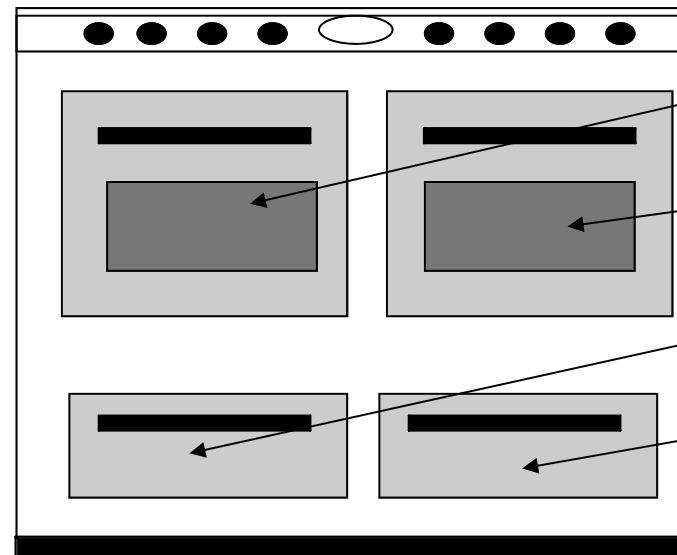

STOVES 1100E 1100MM WIDE STERLING ELECTRIC RANGE COOKER

COOKTOP

OVEN

- | | |
|---|---|
| 1 | - Plate Warmer control |
| 2 | - Thermostat 260-60 degrees |
| 3 | - Multi Function Oven selector |
| 4 | - Grill/Fan Grill switch (clockwise full grill, anti clockwise 1/2 grill) |
| 5 | - Clock Timer |
| 6 | - Fan forced Oven |
| 7 | - Small Front element |
| 8 | - Large Rear element |
| 9 | - Slow Cooker (on/off) |