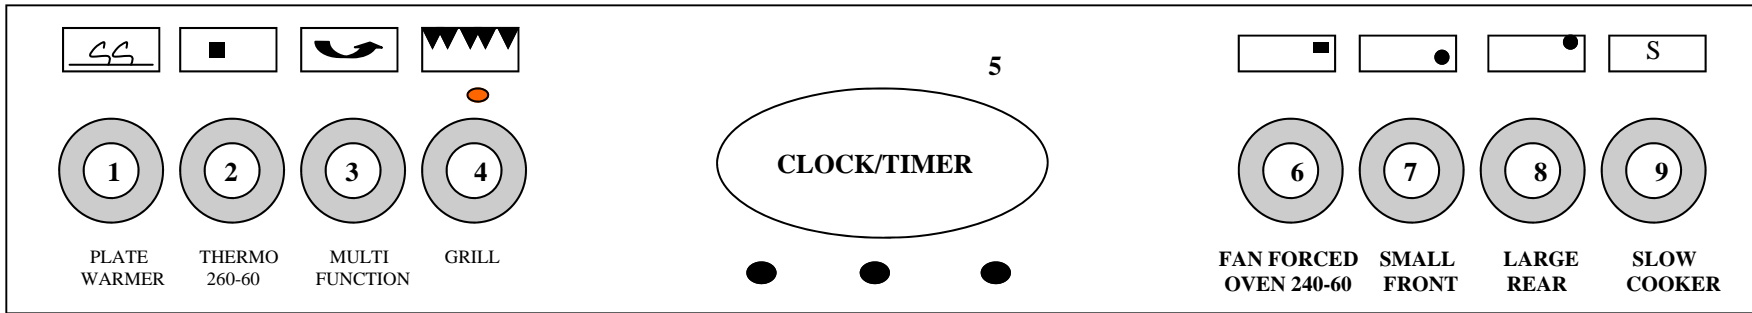

STOVES 1100E 1100MM WIDE STERLING ELECTRIC RANGE COOKER

COOKTOP

OVEN

- | | |
|---|---|
| 1 | - Plate Warmer control |
| 2 | - Thermostat 260-60 degrees |
| 3 | - Multi Function Oven selector |
| 4 | - Grill/Fan Grill switch (clockwise full grill, anti clockwise 1/2 grill) |
| 5 | - Clock Timer |
| 6 | - Fan forced Oven |
| 7 | - Small Front element |
| 8 | - Large Rear element |
| 9 | - Slow Cooker (on/off) |