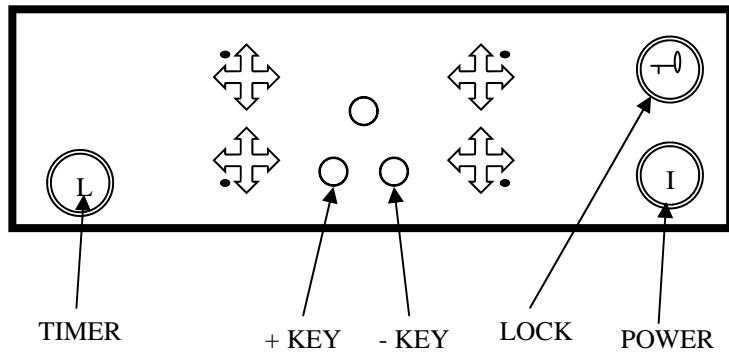

STOVES 1100E 1100MM WIDE STERLING ELECTRIC RANGE COOKER

COOKTOP

OVEN

- | | |
|---|---|
| 1 | - Plate Warmer control |
| 2 | - Thermostat 260-60 degrees |
| 3 | - Multi Function Oven selector |
| 4 | - Grill/Fan Grill switch (clockwise full grill, anti clockwise 1/2 grill) |
| 5 | - Clock Timer |
| 6 | - Fan forced Oven |
| 7 | - Small Front element |
| 8 | - Large Rear element |
| 9 | - Slow Cooker (on/off) |